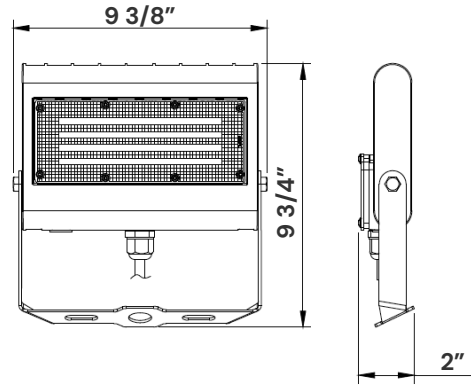

FEATURES

- Construction:** Die-cast aluminum housing with Powder coat finish
- Stem Length:** 32.7 Inches
- Cord Type:** #18 AWG wire
- Wattage:** Fixture features wattage select switch located on the back of the fixture
- Color Temperature:** 30/40/50K Selectable switch
- CRI:** 80+
- Optic Lens Type:** III
- Beam Spread:** 120°X 90°
- Dimming Driver:** 0-10V
- Voltage:** 120~277VAC 50~60 Hz
- Power Factor:** >0.9
- Life:** 70,000 Hours
- Operating Temperature:** -40°F to 104°F
- Listings:** IP65 Rated, Suitable for wet locations, UL listed, DLC Premium
- Warranty:** 5 years carefree for parts & components (Labor not included)

Color Temperature and wattage selectable

ORDERING INFORMATION Example:

Model	Size	Finish
31030	SM Small	WH White
	MD Medium	BZ Bronze
		BK Black
		SL ¹ Silver

	Size	Wattage	Lumens
Small		10W	1300 lm
		15W	1950 lm
		20W	2600 lm
		30W	3900 lm
Medium		15W	1950 lm
		20W	2600 lm
		30W	3900 lm
		50W	6500 lm

¹ The mounting arm finish will be matched with RAL 9006. Additional lead time of 4 weeks.

10"(H) x 8 3/4"(W) x 2 7/8"(D)

Small

9 3/4"(H) x 9 3/8"(W) x 2"(D)

Medium

PHOTOMETRICS: 31030-SM

BUG Rating: B2-U0-G1