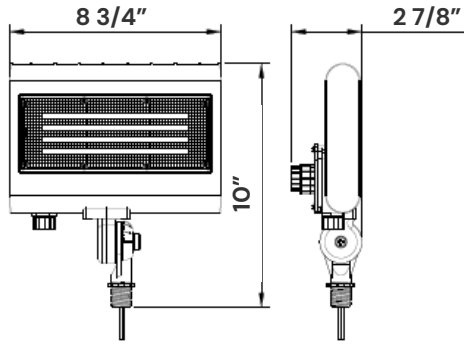

Project Name: _____ Type: _____ Quantity: _____

INTENDED USE

The specification grade alcon lighting 31030 LED sign light fixture is designed to work outdoors. LED sign lighting provides practical and stylish light to exterior signs. Both models feature wattage and color temperature selectable switch.

FEATURES

- Construction:** Die-cast aluminum housing with Powder coat finish
- Stem Length:** 32.7 Inches
- Cord Type:** #18 AWG wire
- Wattage:** Fixture features wattage select switch located on the back of the fixture
- Color Temperature:** 30/40/50K Selectable switch
- CRI:** 80+
- Optic Lens Type:** III
- Beam Spread:** 120°X 90°
- Dimming Driver:** 0-10V
- Voltage:** 120~277VAC 50~60 Hz
- Power Factor:** >0.9
- Life:** 70,000 Hours
- Operating Temperature:** -40°F to 104°F
- Listings:** IP65 Rated, Suitable for wet locations, UL listed, DLC Premium
- Warranty:** 5 years carefree for parts & components (Labor not included)

Color Temperature and wattage selectable

ORDERING INFORMATION Example:

Model	Size	Finish
31030	SM Small	WH White
	MD Medium	BZ Bronze
		BK Black
		SL ¹ Silver

	Size	Wattage	Lumens
Small		10W	1300 lm
		15W	1950 lm
		20W	2600 lm
		30W	3900 lm
Medium		15W	1950 lm
		20W	2600 lm
		30W	3900 lm
		50W	6500 lm

¹ The mounting arm finish will be matched with RAL 9006. Additional lead time of 4 weeks.

10"(H) x 8 3/4"(W) x 2 7/8"(D)

Small

9 3/4"(H) x 9 3/8"(W) x 2"(D)

Medium

PHOTOMETRICS: 31030-SM

BUG Rating: B2-U0-G1