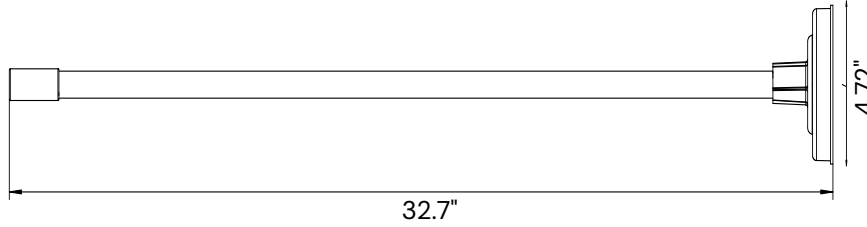

FEATURES

- Construction:** Die-cast aluminum housing with Powder coat finish
- Stem Length:** 32.7 Inches
- Cord Type:** #18 AWG wire
- Wattage:** Fixture features wattage select switch located on the back of the fixture
- Color Temperature:** 30/40/50K Selectable switch
- CRI:** 80+
- Optic Lens Type:** III
- Beam Spread:** 120°X 90°
- Dimming Driver:** 0-10V
- Voltage:** 120~277VAC 50~60 Hz
- Power Factor:** >0.9
- Life:** 70,000 Hours
- Operating Temperature:** -40°F to 104°F
- Listings:** IP65 Rated, Suitable for wet locations, UL listed, DLC Premium
- Warranty:** 5 years carefree for parts & components (Labor not included)

Color Temperature and wattage selectable

ORDERING INFORMATION Example:

Model	Size	Finish
31030	SM Small	WH White
	MD Medium	BZ Bronze
		BK Black
		SL ¹ Silver

	Size	Wattage	Lumens
Small		10W	1300 lm
		15W	1950 lm
		20W	2600 lm
		30W	3900 lm
Medium		15W	1950 lm
		20W	2600 lm
		30W	3900 lm
		50W	6500 lm

¹ The mounting arm finish will be matched with RAL 9006. Additional lead time of 4 weeks.

10"(H) x 8 3/4"(W) x 2 7/8"(D)

Small

9 3/4"(H) x 9 3/8"(W) x 2"(D)

Medium

PHOTOMETRICS: 31030-SM

BUG Rating: B2-U0-G1

PHOTOMETRICS: 31030-MD

BUG Rating: B3-U0-G1

Side View

Front View

Back View

COLOR TEMPERATURE GUIDE

2700K	3000K	3500K	4000K	5000K
WARM WHITE	SOFT WHITE GLOW	NEUTRAL GLOW	COOL WHITE GLOW	DAYLIGHT GLOW
friendly personal intimate	soft warm pleasing	sociable inviting non-threatening	neat clean efficient	bright cool alert
HOMES LIBRARIES RESTAURANTS	HOMES HOTEL ROOMS LOBBIES RETAIL STORES	EXECUTIVE OFFICES RECEPTION AREAS SUPERMARKETS	OFFICES CLASSROOMS MASS MERCHANDISERS SHOWROOMS	GRAPHICS INDUSTRY HOSPITALS GALLERIES BEAUTY SALONS
X	✓	X	✓	✓