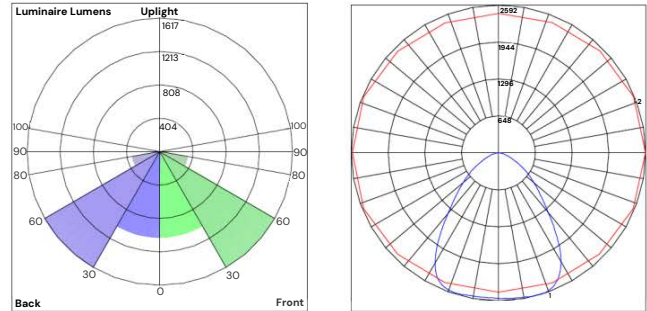

FEATURES

- Construction:** Die-cast aluminum housing with Powder coat finish
- Stem Length:** 32.7 Inches
- Cord Type:** #18 AWG wire
- Wattage:** Fixture features wattage select switch located on the back of the fixture
- Color Temperature:** 30/40/50K Selectable switch
- CRI:** 80+
- Optic Lens Type:** III
- Beam Spread:** 120°X 90°
- Dimming Driver:** 0-10V
- Voltage:** 120~277VAC 50~60 Hz
- Power Factor:** >0.9
- Life:** 70,000 Hours
- Operating Temperature:** -40°F to 104°F
- Listings:** IP65 Rated, Suitable for wet locations, UL listed, DLC Premium
- Warranty:** 5 years carefree for parts & components (Labor not included)

Color Temperature and wattage selectable

ORDERING INFORMATION Example:

Model	Size	Finish
31030	SM Small	WH White
	MD Medium	BZ Bronze
		BK Black
		SL ¹ Silver

	Size	Wattage	Lumens
Small		10W	1300 lm
		15W	1950 lm
		20W	2600 lm
		30W	3900 lm
Medium		15W	1950 lm
		20W	2600 lm
		30W	3900 lm
		50W	6500 lm

¹ The mounting arm finish will be matched with RAL 9006. Additional lead time of 4 weeks.

10"(H) x 8 3/4"(W) x 2 7/8"(D)

Small

9 3/4"(H) x 9 3/8"(W) x 2"(D)

Medium

PHOTOMETRICS: 31030-SM

BUG Rating: B2-U0-G1

PHOTOMETRICS: 31030-MD

BUG Rating: B3-U0-G1

Side View

Front View

Back View

COLOR TEMPERATURE GUIDE

2700K	3000K	3500K	4000K	5000K
WARM WHITE	SOFT WHITE GLOW	NEUTRAL GLOW	COOL WHITE GLOW	DAYLIGHT GLOW
friendly personal intimate	soft warm pleasing	sociable inviting non-threatening	neat clean efficient	bright cool alert
HOMES LIBRARIES RESTAURANTS	HOMES HOTEL ROOMS LOBBIES RETAIL STORES	EXECUTIVE OFFICES RECEPTION AREAS SUPERMARKETS	OFFICES CLASSROOMS MASS MERCHANDISERS SHOWROOMS	GRAPHICS INDUSTRY HOSPITALS GALLERIES BEAUTY SALONS
X	✓	X	✓	✓