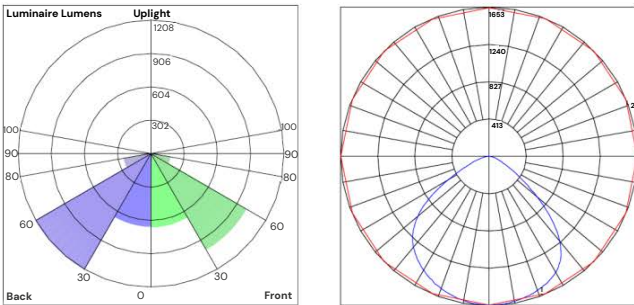

FEATURES

- Construction:** Die-cast aluminum housing with Powder coat finish
- Stem Length:** 32.7 Inches
- Cord Type:** #18 AWG wire
- Wattage:** Fixture features wattage select switch located on the back of the fixture
- Color Temperature:** 30/40/50K Selectable switch
- CRI:** 80+
- Optic Lens Type:** III
- Beam Spread:** 120°X 90°
- Dimming Driver:** 0-10V
- Voltage:** 120~277VAC 50~60 Hz
- Power Factor:** >0.9
- Life:** 70,000 Hours
- Operating Temperature:** -40°F to 104°F
- Listings:** IP65 Rated, Suitable for wet locations, UL listed, DLC Premium
- Warranty:** 5 years carefree for parts & components (Labor not included)

Color Temperature and wattage selectable

ORDERING INFORMATION Example:

Model	Size	Finish
31030	SM Small	WH White
	MD Medium	BZ Bronze
		BK Black
		SL ¹ Silver

	Size	Wattage	Lumens
Small		10W	1300 lm
		15W	1950 lm
		20W	2600 lm
		30W	3900 lm
Medium		15W	1950 lm
		20W	2600 lm
		30W	3900 lm
		50W	6500 lm

¹ The mounting arm finish will be matched with RAL 9006. Additional lead time of 4 weeks.

10"(H) x 8 3/4"(W) x 2 7/8"(D)

Small

9 3/4"(H) x 9 3/8"(W) x 2"(D)

Medium

PHOTOMETRICS: 31030-SM

BUG Rating: B2-U0-G1

PHOTOMETRICS: 31030-MD

BUG Rating: B3-U0-G1

Side View

Front View

Back View

COLOR TEMPERATURE GUIDE

2700K	3000K	3500K	4000K	5000K
WARM WHITE	SOFT WHITE GLOW	NEUTRAL GLOW	COOL WHITE GLOW	DAYLIGHT GLOW
friendly personal intimate	soft warm pleasing	sociable inviting non-threatening	neat clean efficient	bright cool alert
HOMES LIBRARIES RESTAURANTS	HOMES HOTEL ROOMS LOBBIES RETAIL STORES	EXECUTIVE OFFICES RECEPTION AREAS SUPERMARKETS	OFFICES CLASSROOMS MASS MERCHANDISERS SHOWROOMS	GRAPHICS INDUSTRY HOSPITALS GALLERIES BEAUTY SALONS
X	✓	X	✓	✓