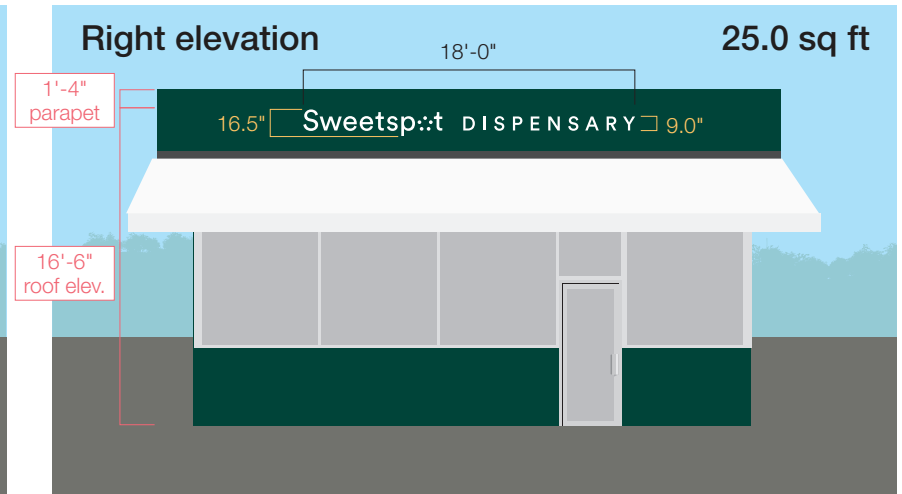

50.0 sq ft

16.0 sq ft

Front elevation

Left elevation

25.0 sq ft

Right elevation

25.0 sq ft

Non-Illuminated Dimensional Letters
 3/8" thick precision laser-cut acrylic letters
 Matte white painted finish
 Blind stud mount into existing facade sign band

244 Main Street • Ledgewood, New Jersey 07852

973.584.9301 sarledgewood@aol.com

Sweetspot Dispensary, River Edge

Address 75 Route 4 / River Edge / New Jersey / 07661

Version 0 / 1 April 2026

This design is the exclusive property of Ledgewood Signarama and may not be reproduced, distributed, exhibited or utilized for any purpose without written consent.