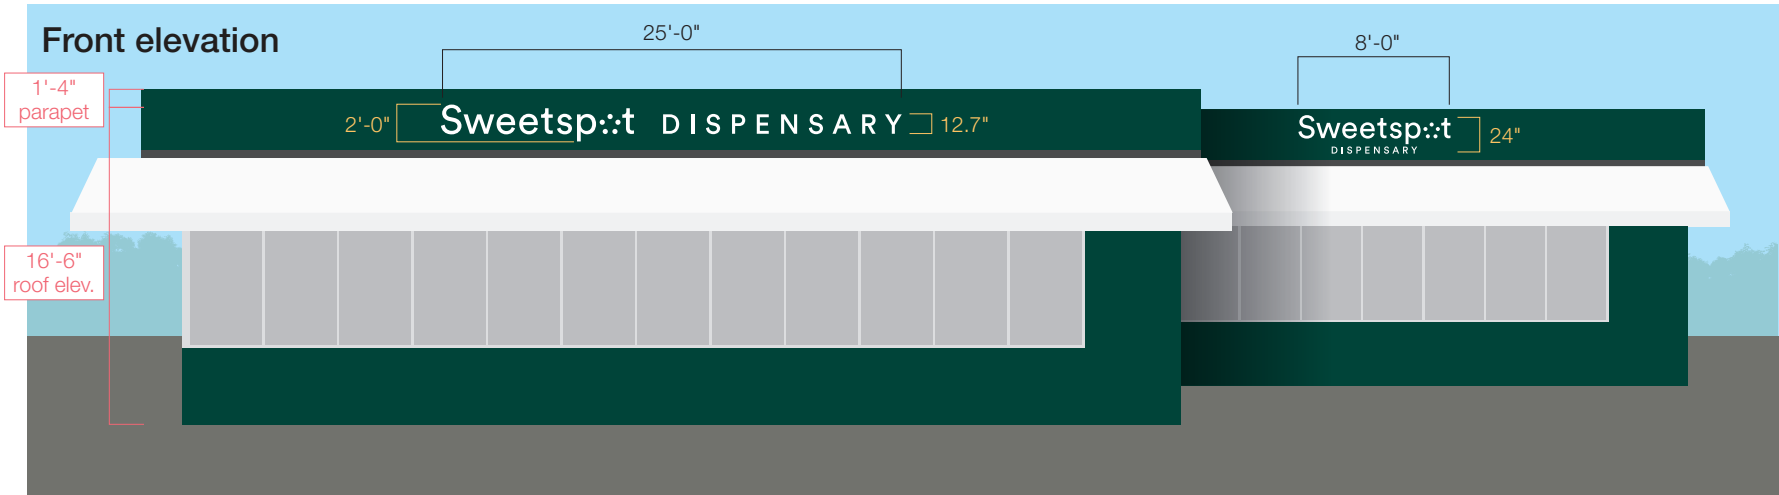

50.0 sq ft

16.0 sq ft

Front elevation

Left elevation

25.0 sq ft

Right elevation

25.0 sq ft

Non-Illuminated Dimensional Letters
 3/8" thick precision laser-cut acrylic letters
 Matte white painted finish
 Blind stud mount into existing facade sign band

244 Main Street • Ledgewood, New Jersey 07852

973.584.9301 sarledgewood@aol.com

Sweetspot Dispensary, River Edge

Address 75 Route 4 / River Edge / New Jersey / 07661

Version 0 / 1 April 2026

This design is the exclusive property of Ledgewood Signarama and may not be reproduced, distributed, exhibited or utilized for any purpose without written consent.