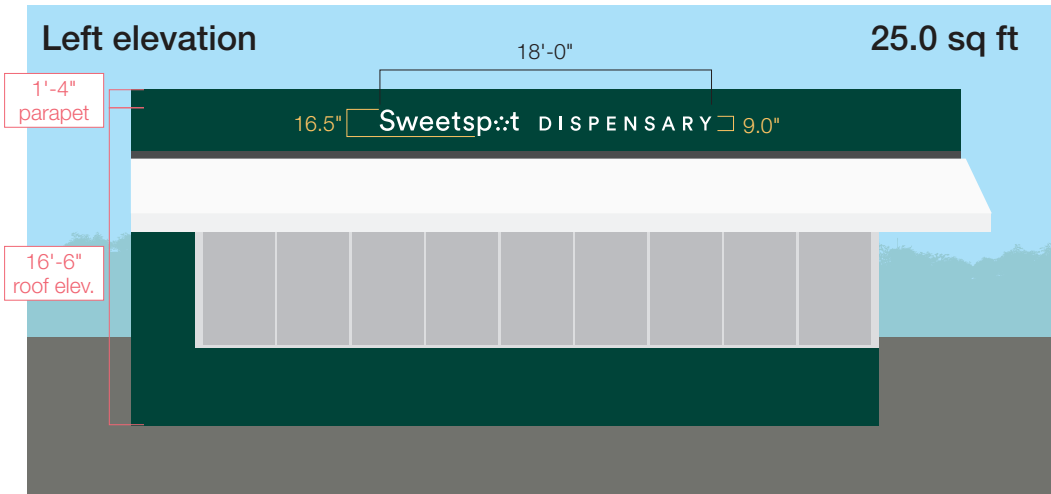

50.0 sq ft

16.0 sq ft

Front elevation

Left elevation

25.0 sq ft

Right elevation

25.0 sq ft

Non-Illuminated Dimensional Letters
 3/8" thick precision laser-cut acrylic letters
 Matte white painted finish
 Blind stud mount into existing facade sign band

244 Main Street • Ledgewood, New Jersey 07852

973.584.9301 sarledgewood@aol.com

Sweetspot Dispensary, River Edge

Address 75 Route 4 / River Edge / New Jersey / 07661

Version 0 / 1 April 2026

This design is the exclusive property of Ledgewood Signarama and may not be reproduced, distributed, exhibited or utilized for any purpose without written consent.