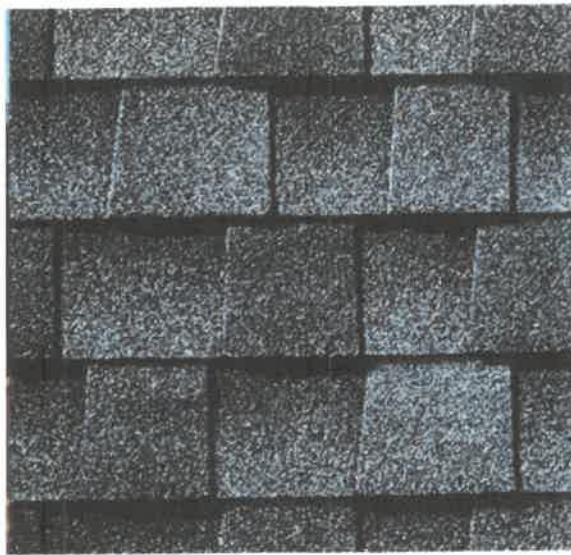

Bermeo Multi-Family 32 South Franklin Street, Nyack, NY 10960

Timberline Pewer Gray roofing shingles

Bermeo Multi-Family 32 South Franklin Street, Nyack, NY 10960

Hardi-Plank siding Evening Blue fiber cement clapboard