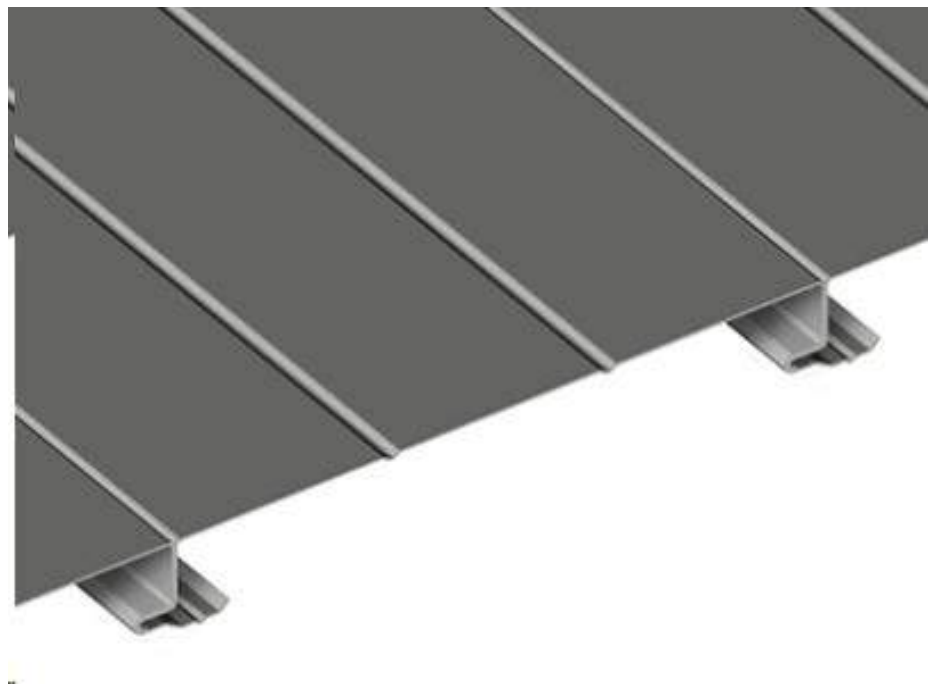

Red Smooth

BRICK

- Location | 2nd & 3rd Floors (Residential) | Front Facade
 Glen-Gery as basis of design
- Color | Red Smooth
 - Size | Modular

CAST STONE

- Window sills and lintels
- Banding
- Coping
- Water table