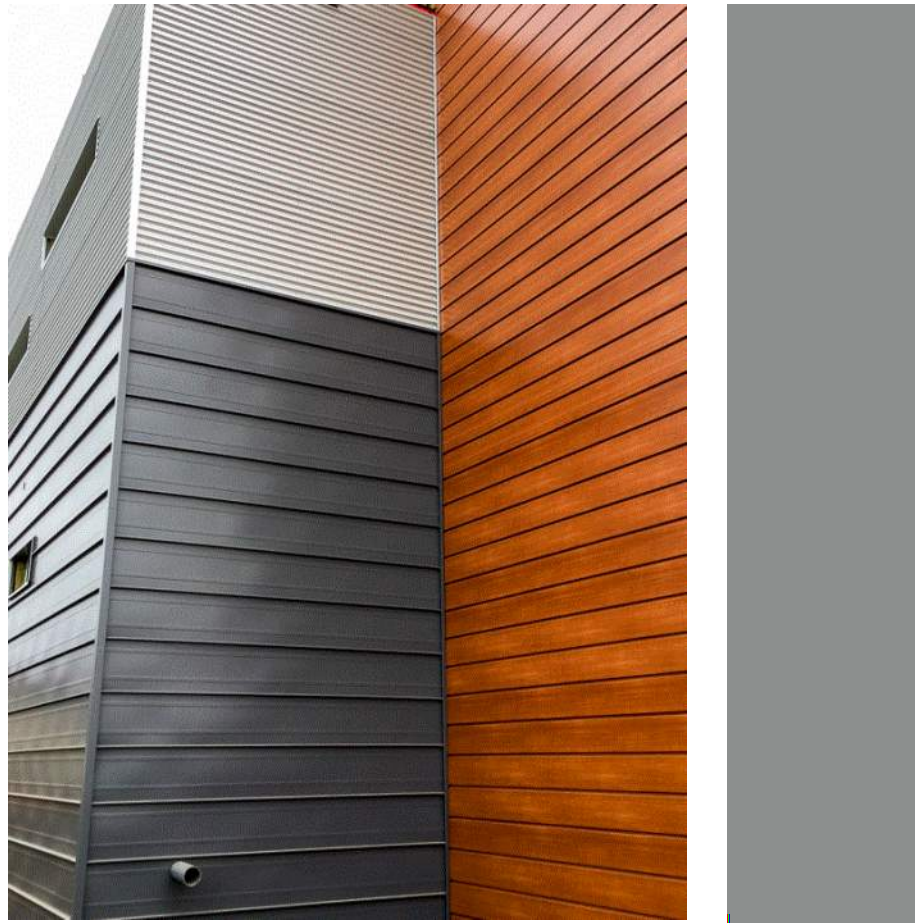

EXISTING SIDE (SOUTH) ELEVATION OF 80 S BROADWAY LOOKING WEST

PROPOSED RENDERINGS

PROPOSED RENDERING (FRONT ELEVATION) LOOKING SOUTHWEST

PROPOSED RENDERING (FRONT ELEVATION) LOOKING NORTHWEST

PROPOSED RENDERING (AERIAL VIEW)

Red Smooth

BRICK

- Location | 2nd & 3rd Floors (Residential) | Front Facade
 Glen-Gery as basis of design
- Color | Red Smooth
 - Size | Modular

CAST STONE

- Window sills and lintels
- Banding
- Coping
- Water table

METAL SIDING/PANELS

- Location | 2nd & 3rd Floors (Residential) | Side Facades
- Orientation | Horizontal
- Color | Grey

FIBER- CEMENT PANELS

- James Hardie as basis of design
- Color | Night Gray
 - Finish | Smooth