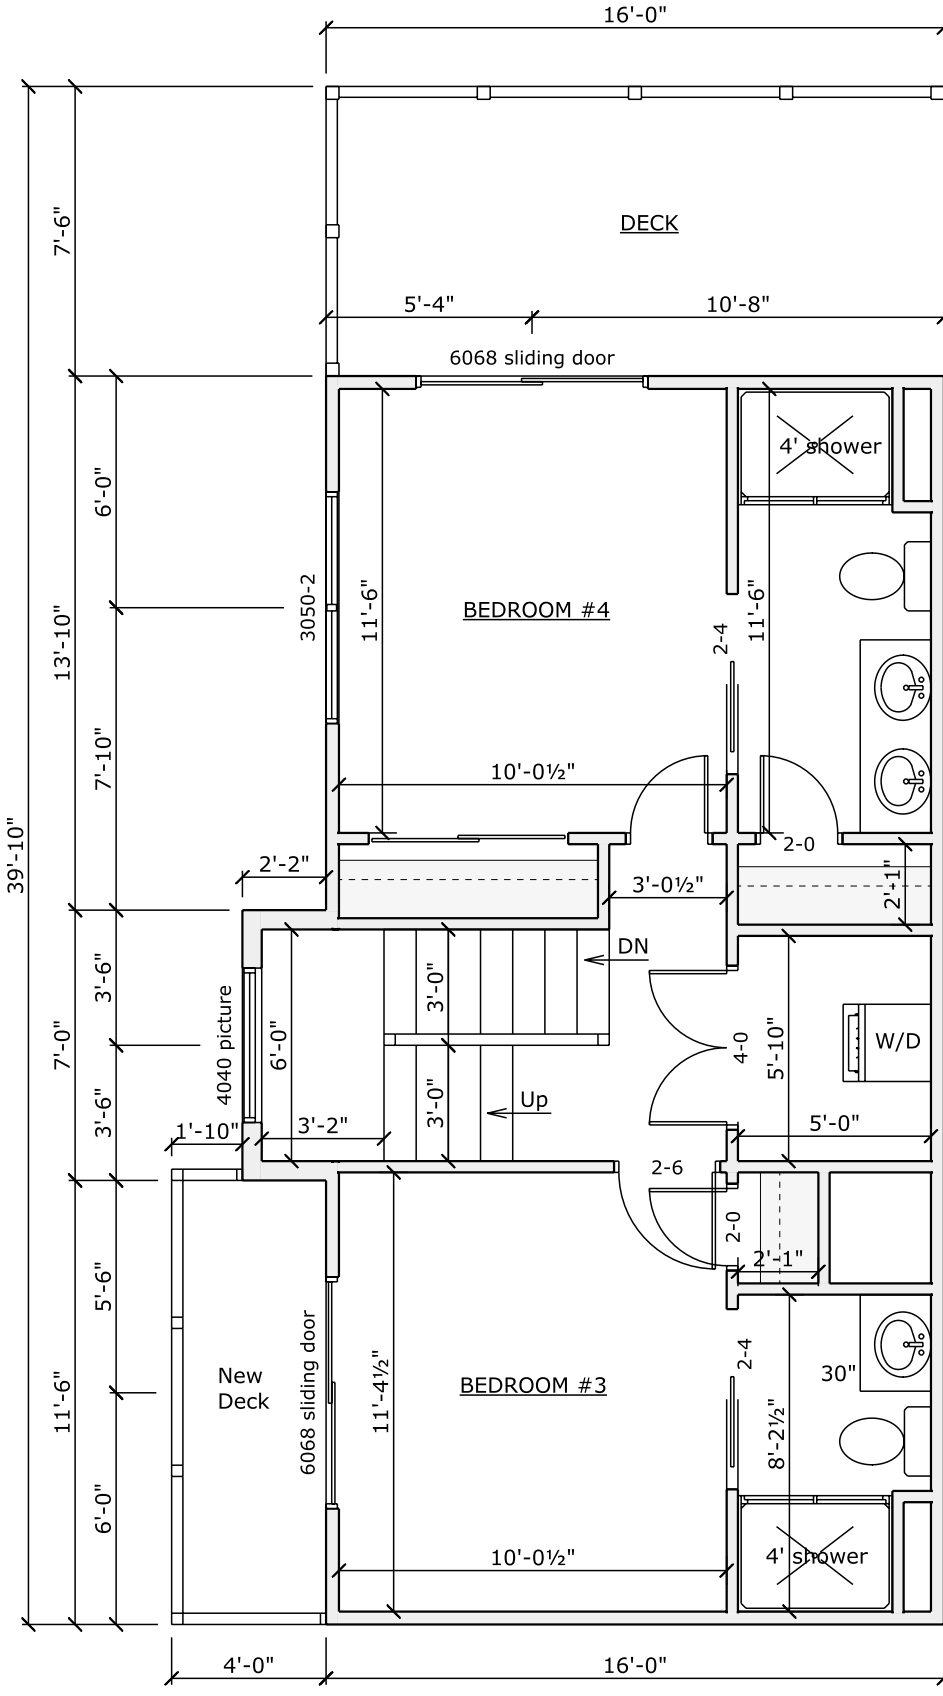

UNIT 10
NOT SHOWN

Wootten
1 McKinley Ave
Unit 11
New Third Floor Plan
7' ceiling height
11/2/2023