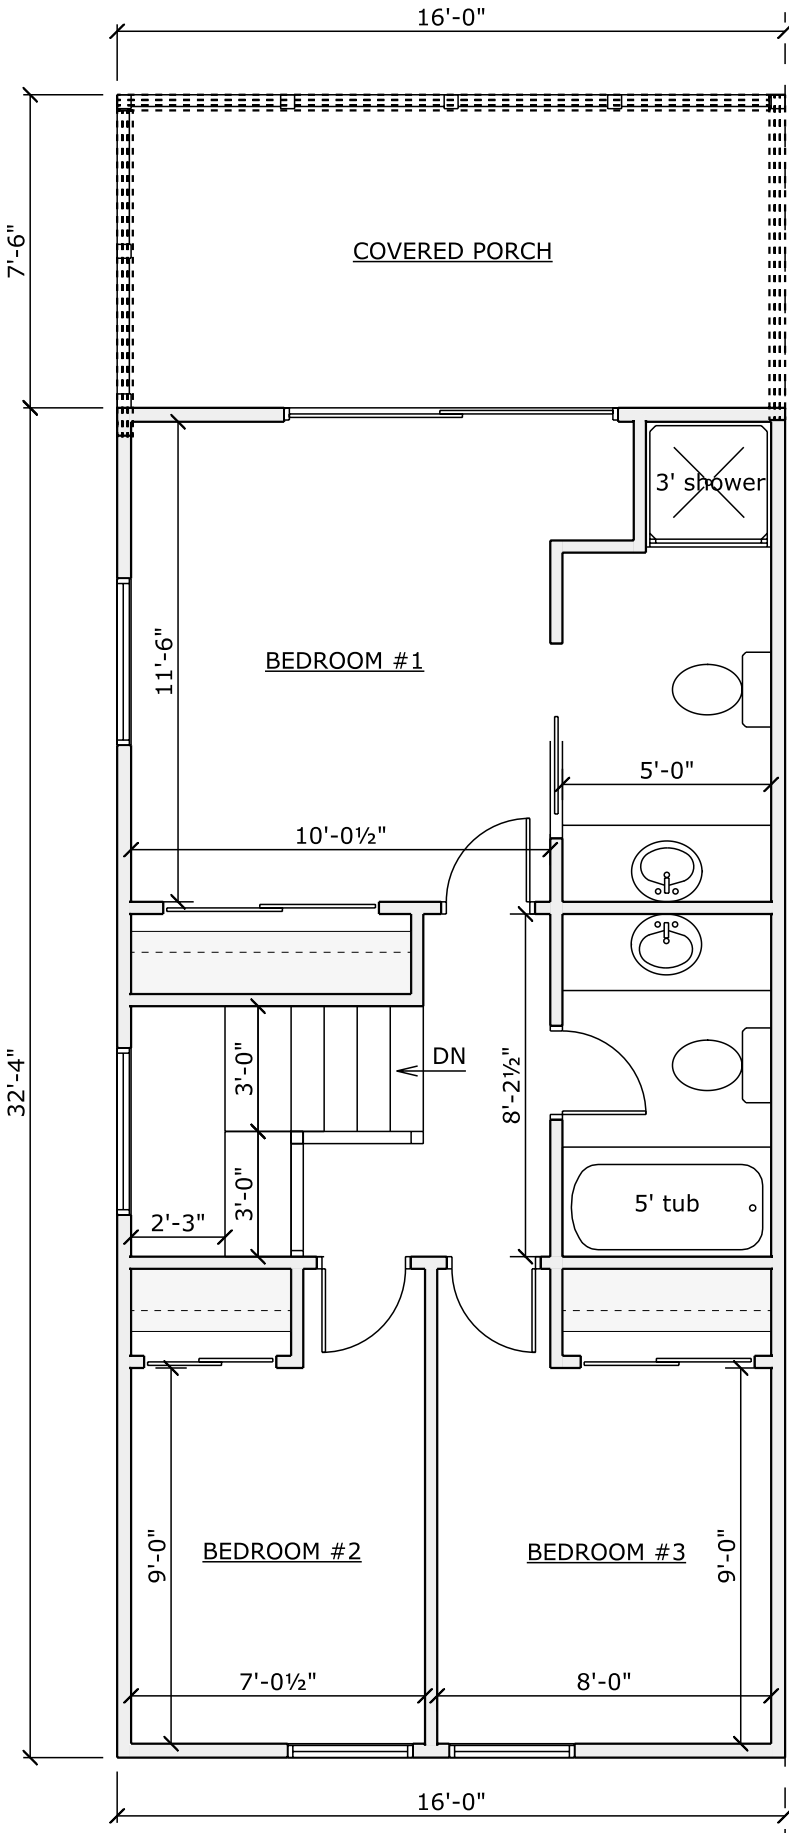

UNIT 10
NOT SHOWN

Wooten
1 McKinley Ave
Unit 11
As Built Second Floor Plan
7' ceiling height
11/2/2023