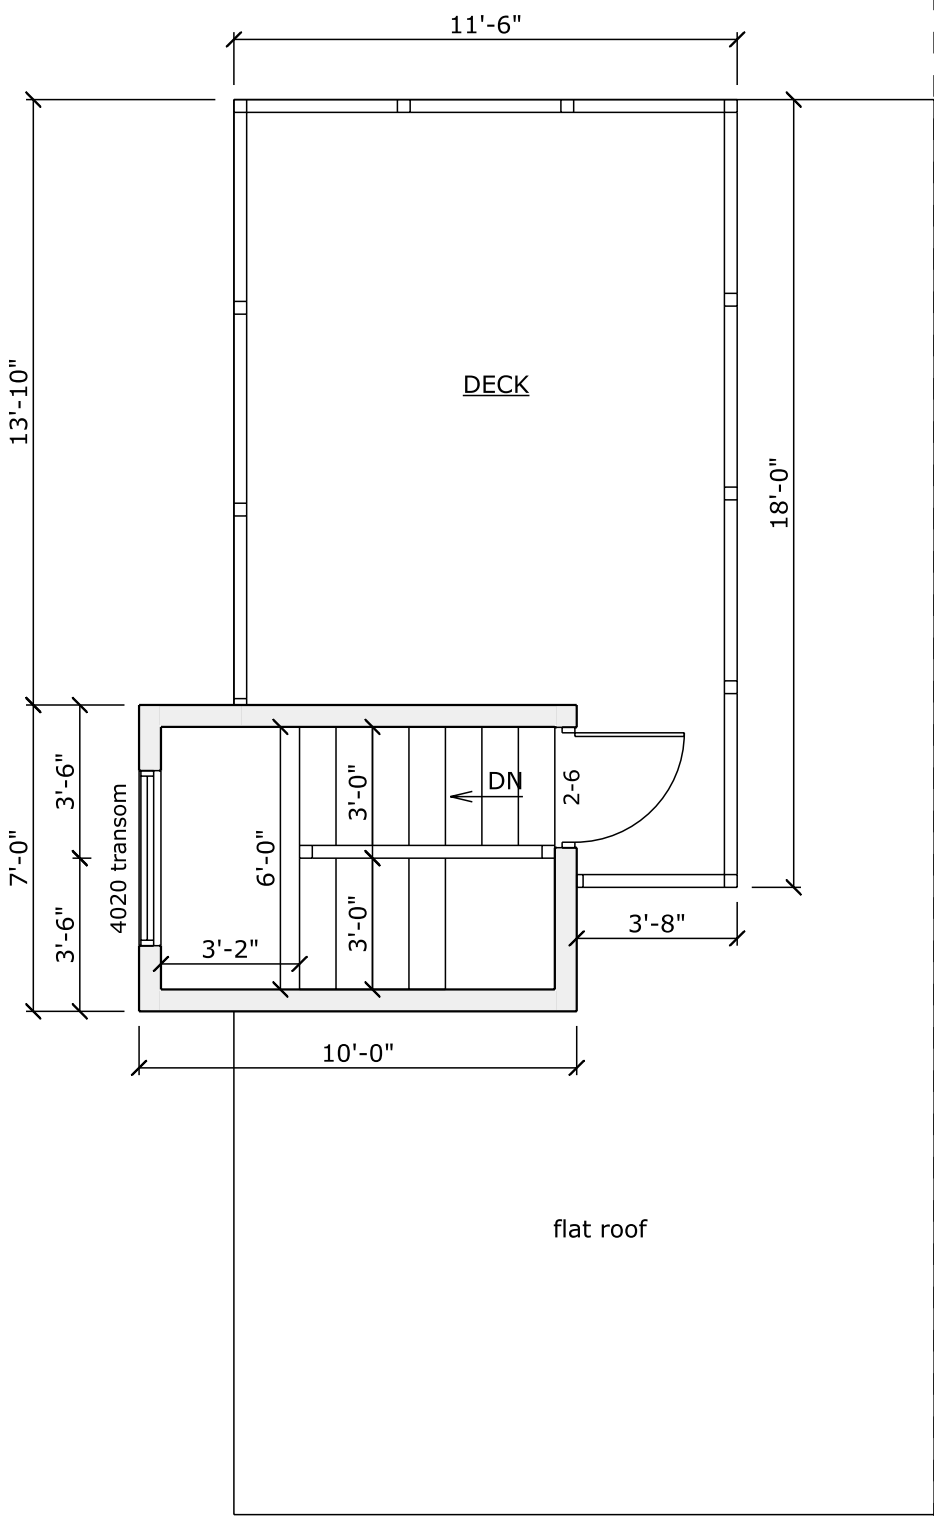

UNIT 10
NOT SHOWN

Wootten
1 McKinley Ave
Unit 11
New Rooftop Deck
7' ceiling height
11/2/2023