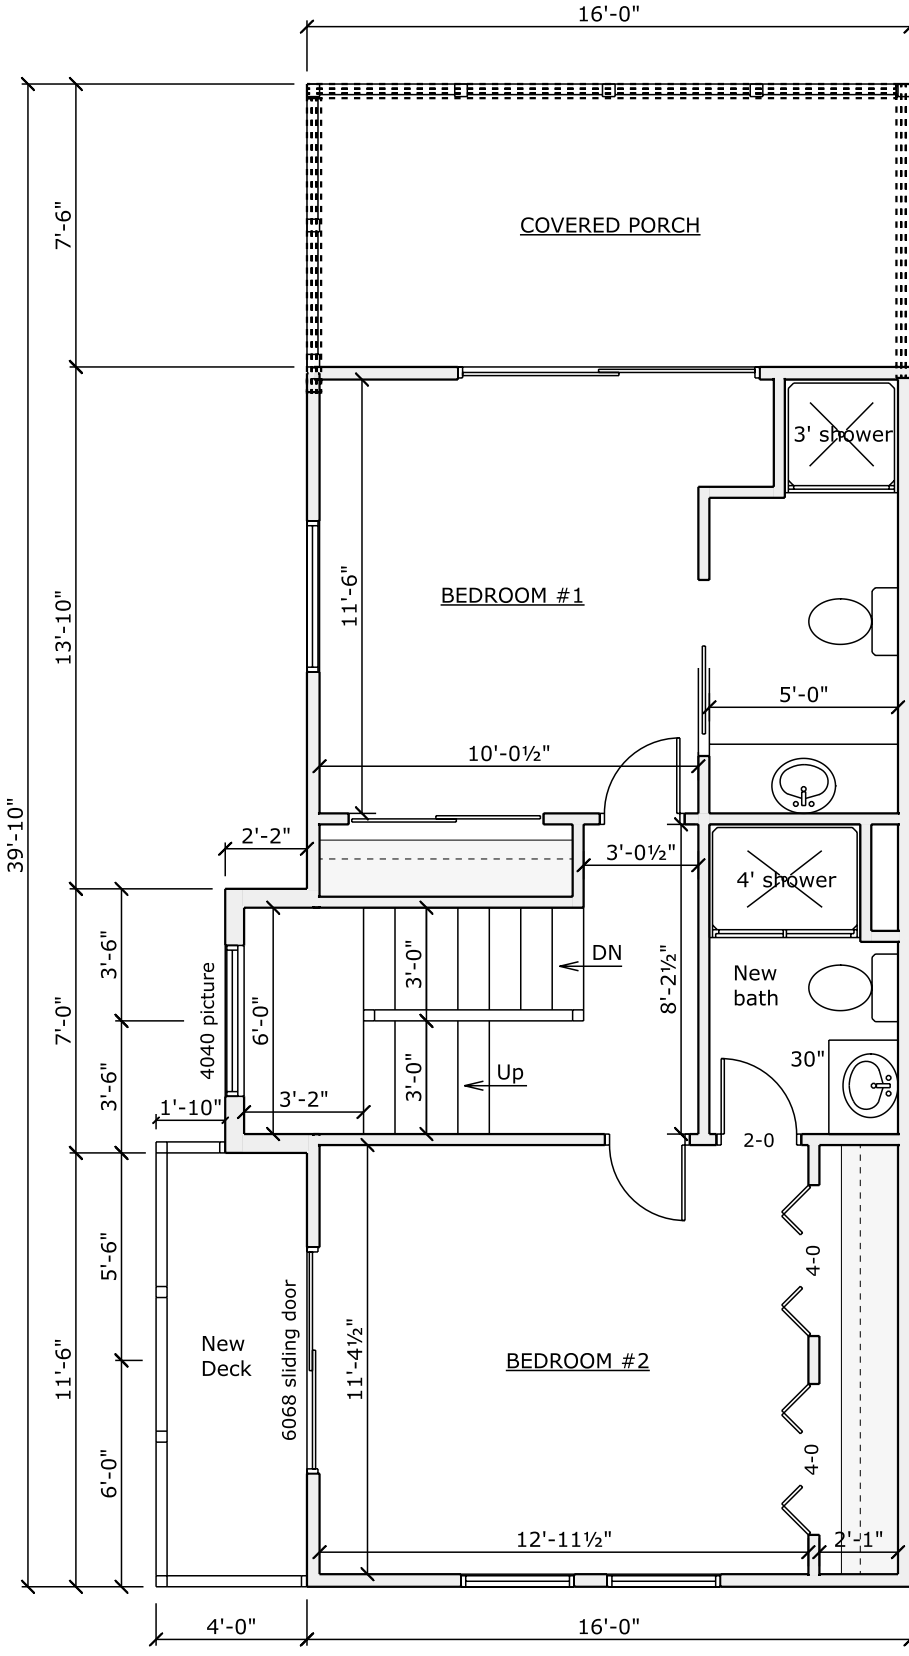

UNIT 10
NOT SHOWN

Wootten
1 McKinley Ave
Unit 11
New Second Floor Plan
7' ceiling height
11/2/2023