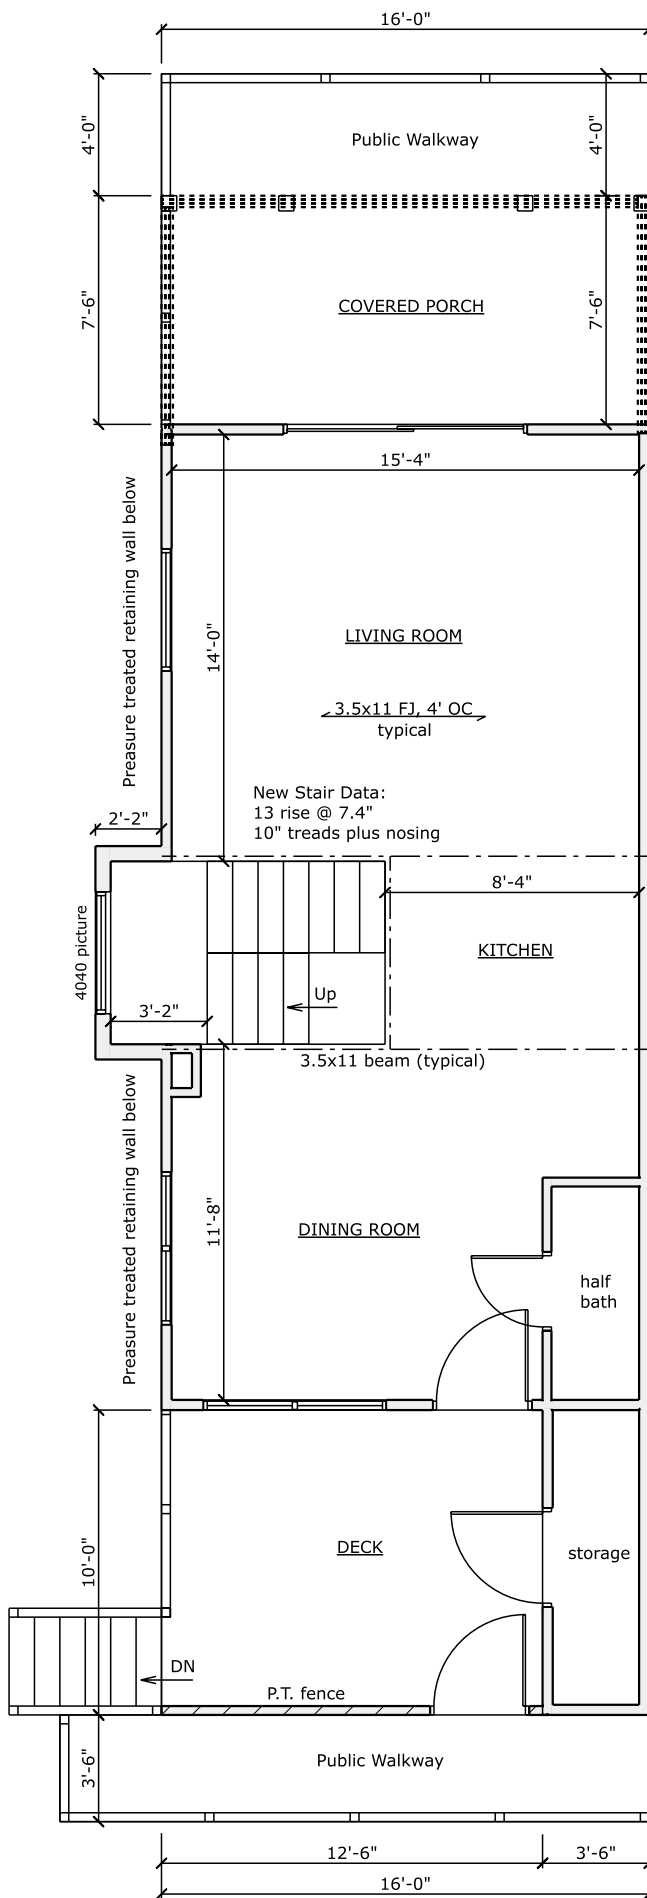

UNIT 10
NOT SHOWN

Wootten
1 McKinley Ave
Unit 11
New First Floor Plan
7' ceiling height
11/2/2023