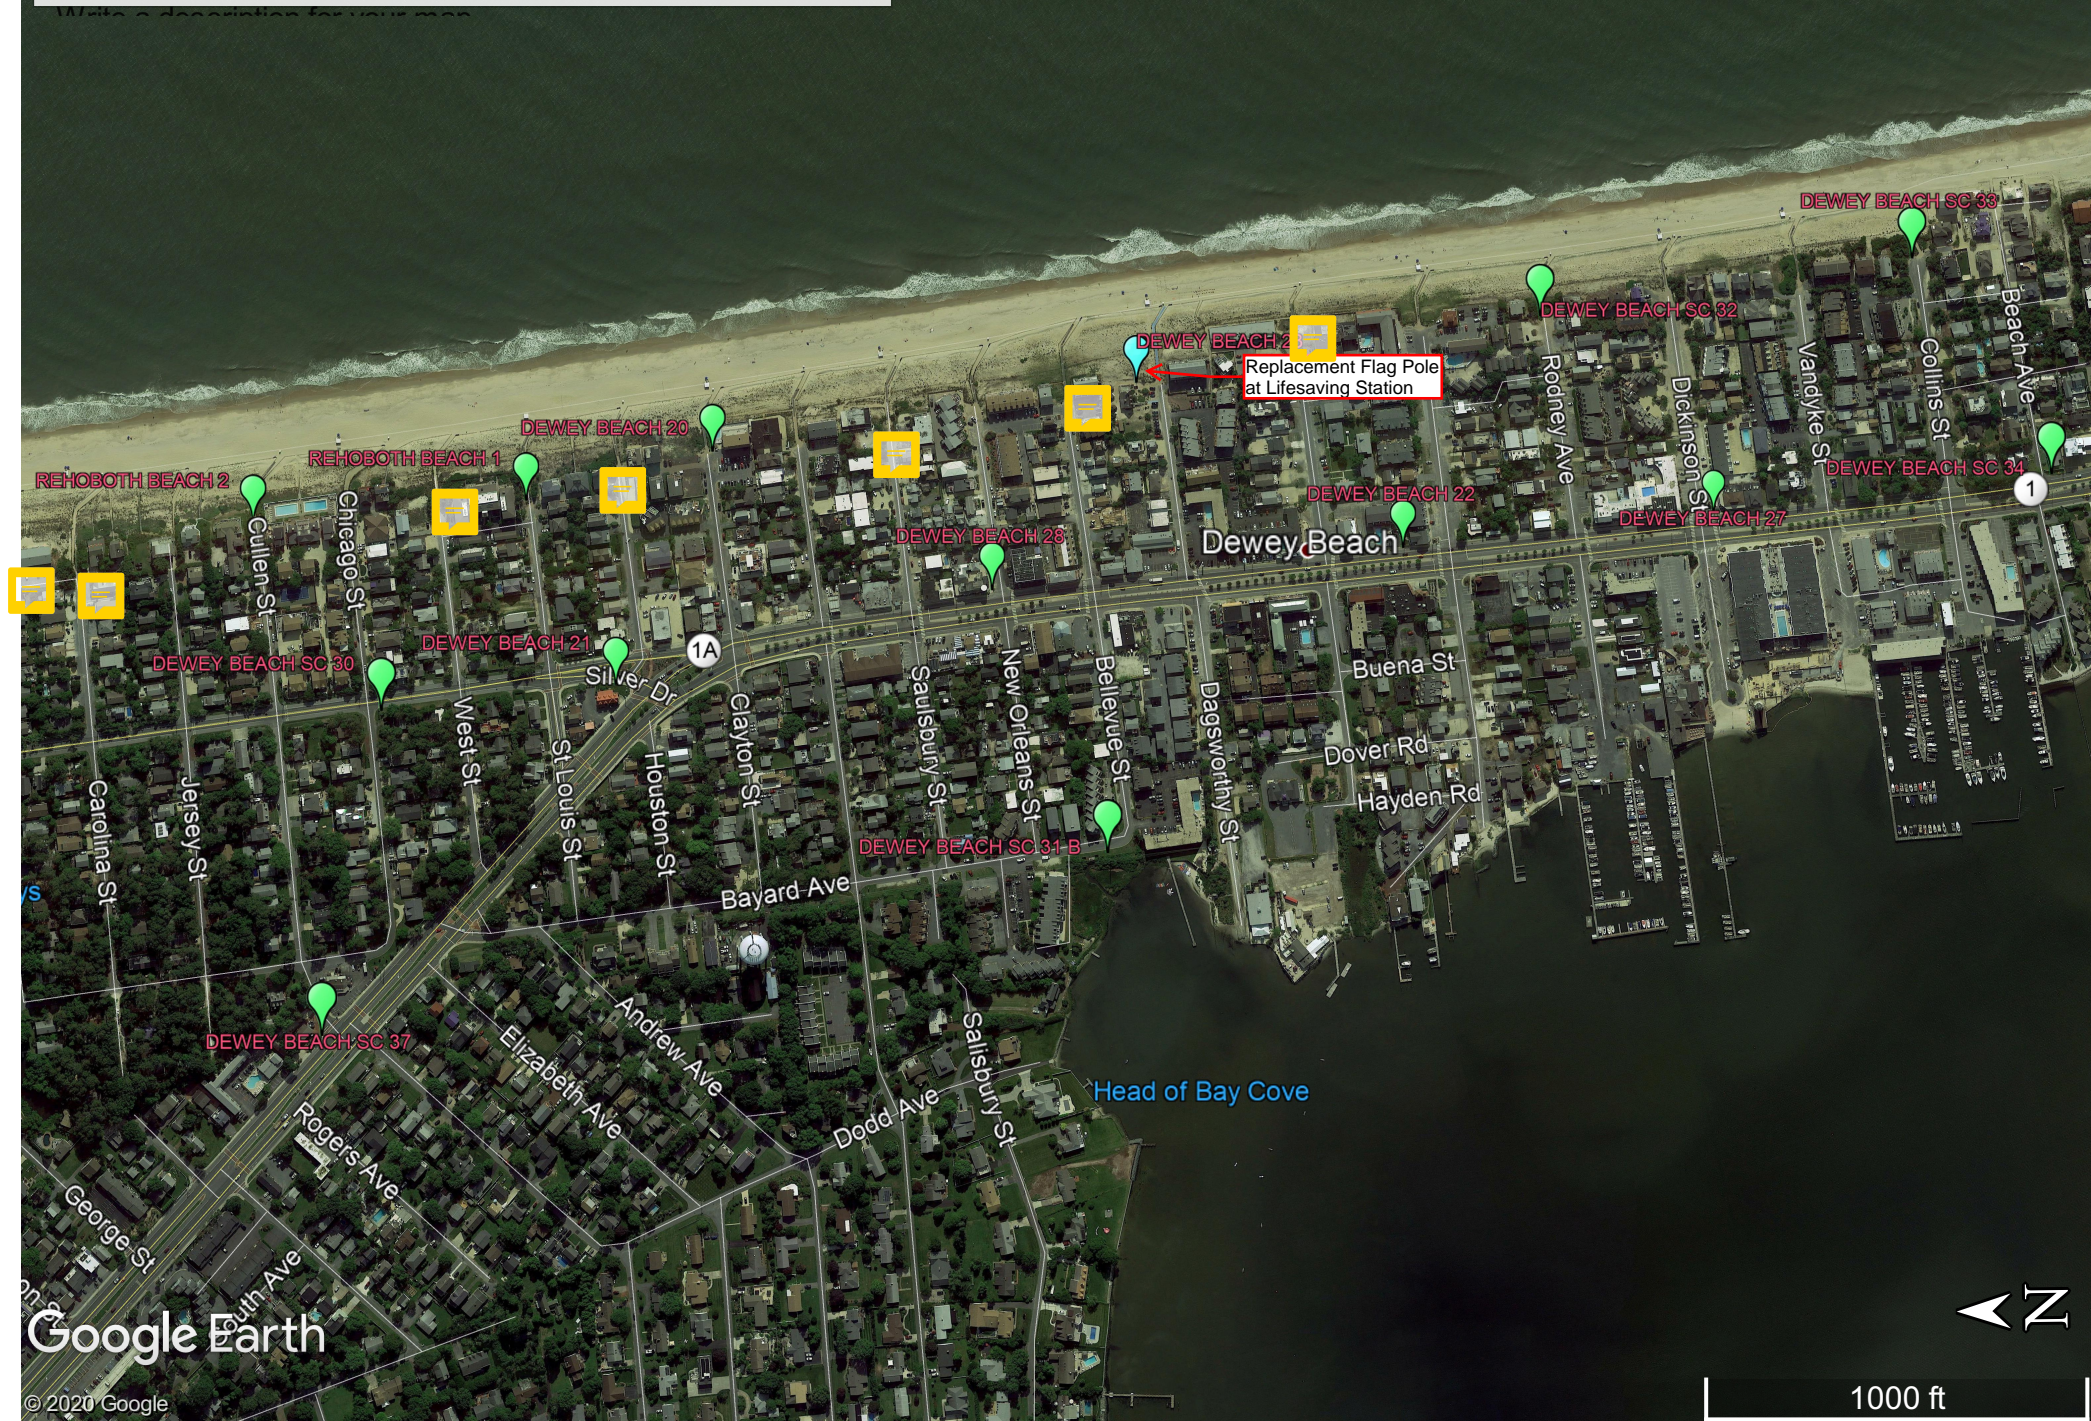

# Verizon Wireless Small Cells DeIDOT ROW

Google Earth

© 2020 Google

1000 ft