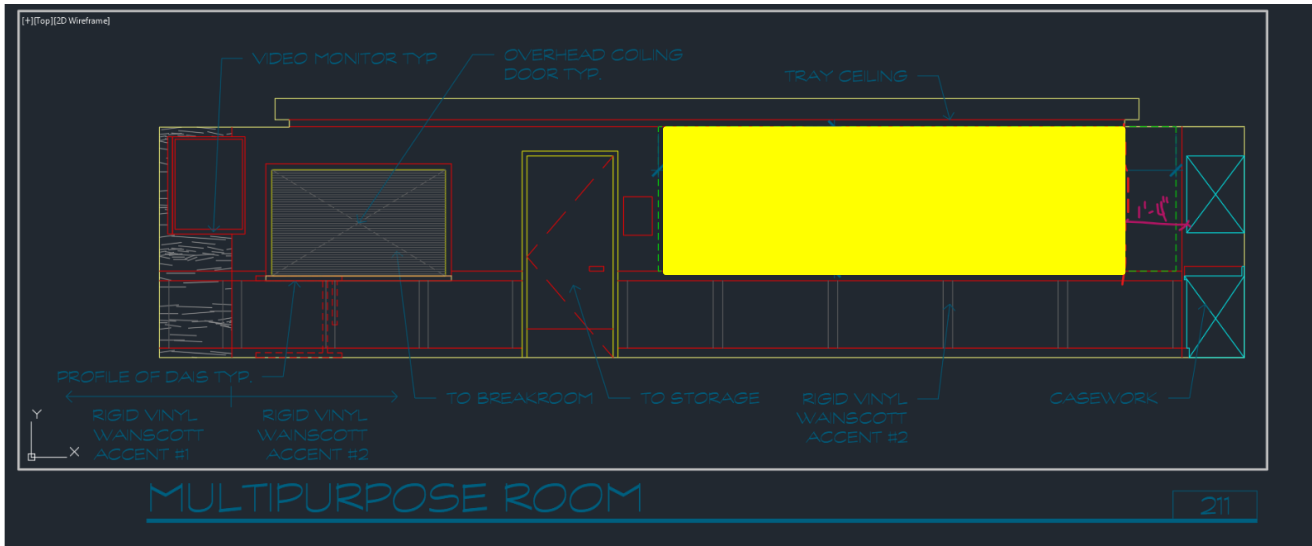

## Project 2: Donor Wall For Meeting Room

Yellow rectangle shows location of donor wall.

Examples of Donor Wall Designs

[Custom Rail Wall Display Systems](#)

Design Mockup and Overview (circulated in September town newsletter to gauge interest)