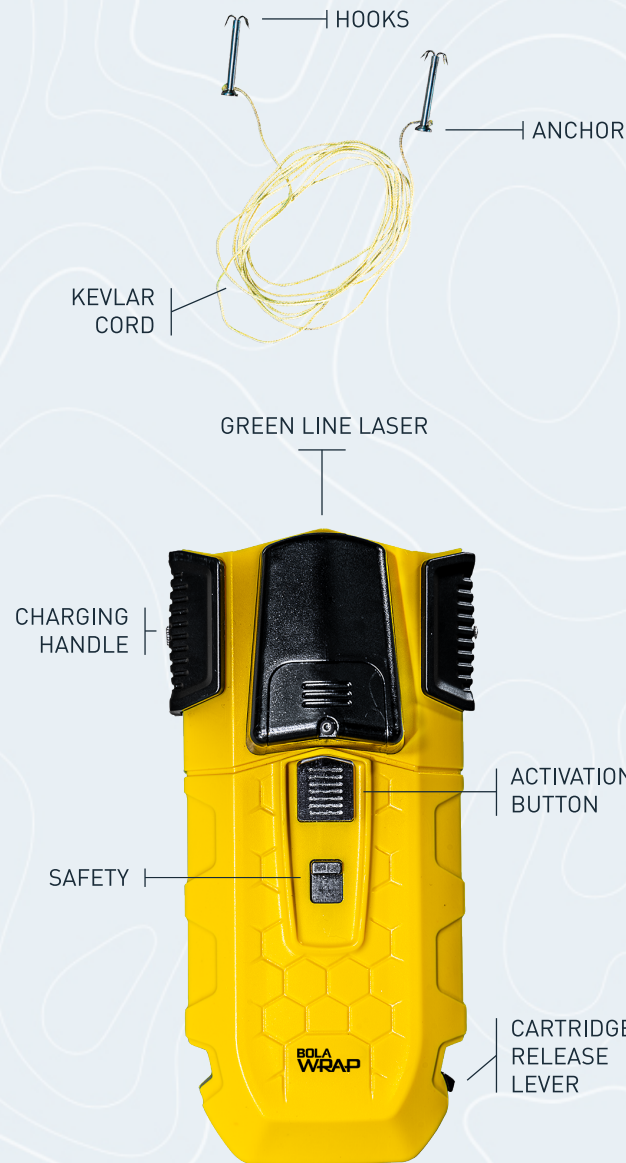

PRODUCT SPECIFICATIONS

“BolaWrap will allow officers to not have to resort to things such as bean bags, 40 MMs, or in the most perilous situations, deadly force itself.”

-Chief Michael Moore, LAPD

DEVICE

- **Discharge Speed:** 513 ft per second (156 meters per second)
- **Wrap Speed:** 270 ft per second at 10 ft (82 meters per second at 3 meters)
- **Distance:** 10-25 feet (3-8 meters)
- **Sound Volume:** 158/162 dB
- **Wrap:** Wraps around body 1-3 times
- **Reload Time:** 3-8 seconds
- **Required Surrounding Distance:** 2-4 feet (0.6-1.2 meters) around subject
- **Laser:** Green line laser for accuracy
- **Weight:** Under 12 oz. (0.34 kg) with cartridge
- **Dimensions:** 6 x 2.5 x 1 inches (15.24 x 6.35 x 2.54 cm)