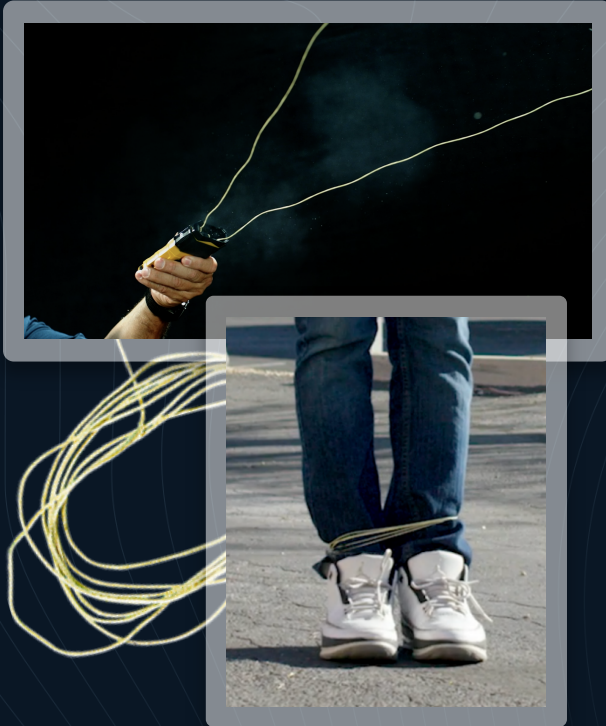

DEVELOPED TOGETHER WITH LAW ENFORCEMENT

The small yet powerful BolaWrap assists law enforcement in safely and effectively controlling encounters, especially with those in mental crisis.

USED BY HUNDREDS OF AGENCIES NATIONWIDE

To watch BolaWrap bodycam footage,
please visit wrap.com/bodycam

(800) 583-2652 | +1-480-658-2794

Wrap Technologies, Inc. is a publicly traded company (NASDAQ: WRAP) and an innovator of modern policing solutions. For demonstrations, training and quotes please contact us at:

sales@wrap.com

BOLA WRAP[®]

REMOTE RESTRAINT

BETTER OUTCOMES.

Like "remote handcuffs", BolaWrap safely and humanely restrains resisting subjects from a distance without relying on pain to gain compliance.

BENEFITS

- Low level of force
- Does not require pain to gain compliance
- Gives officers time & distance to restrain & apprehend suspect
- Ends encounters safely before escalation
- Avoids need to use higher levels of force
- Simple training, no special skills required