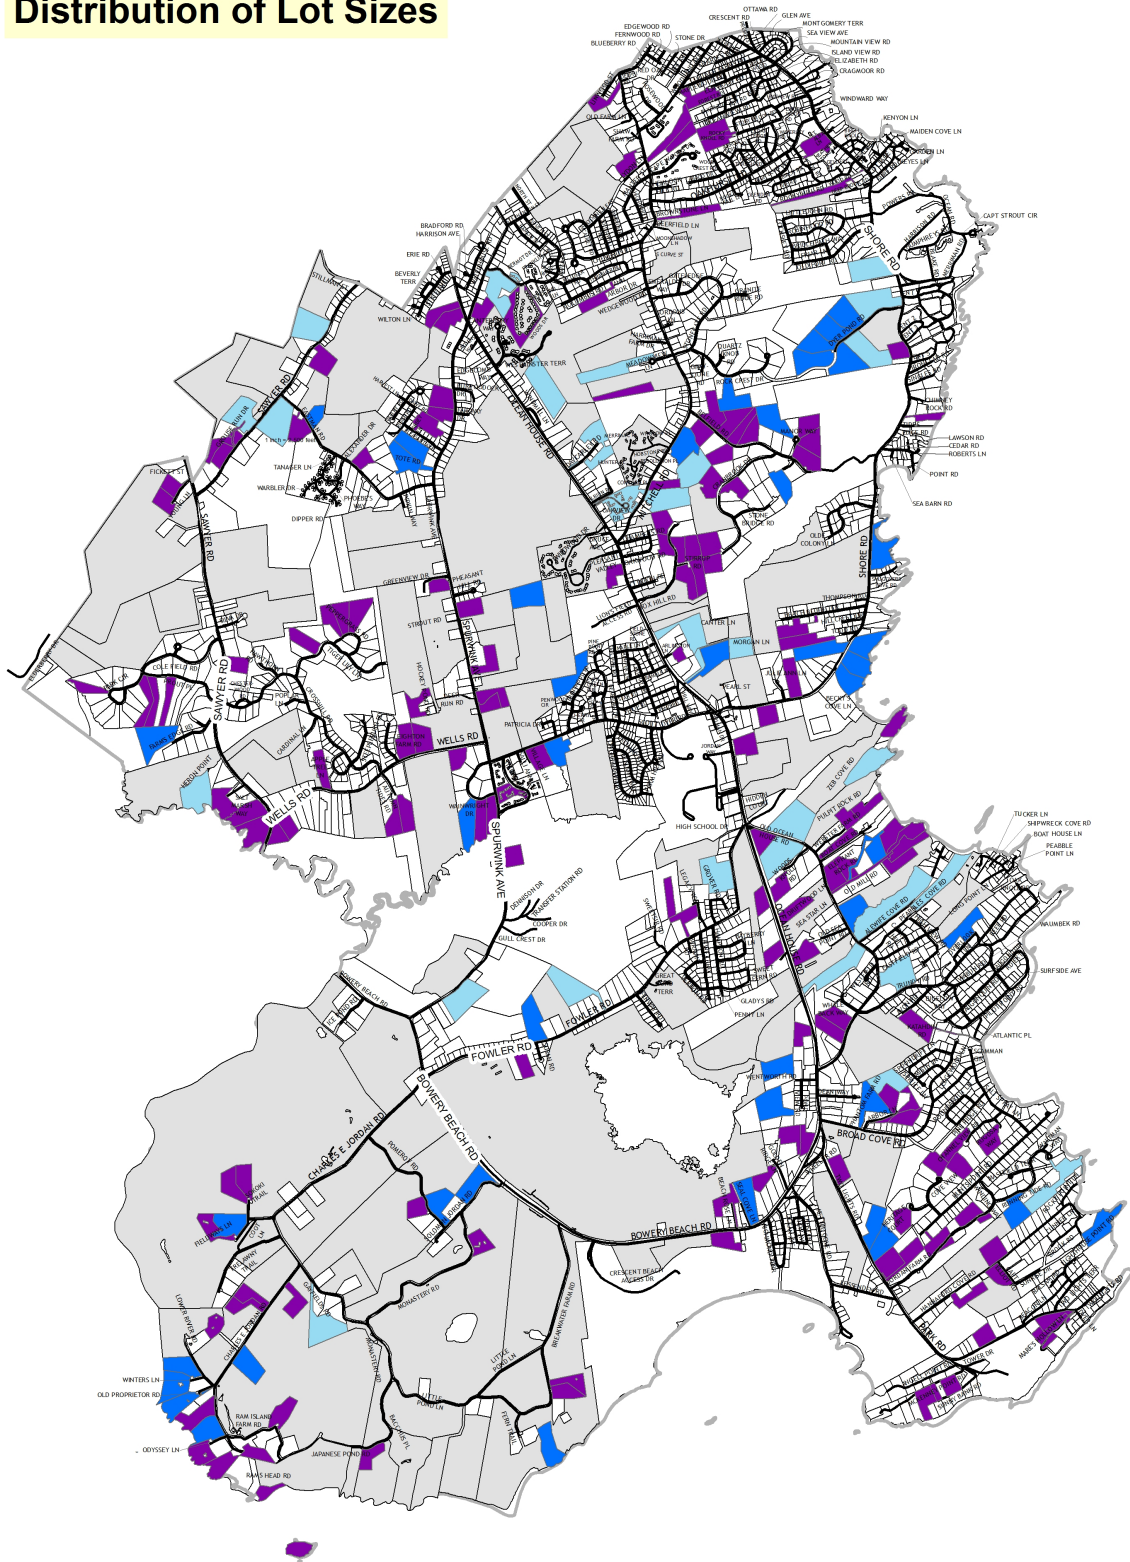

Town of Cape Elizabeth Distribution of Lot Sizes

Legend

- 3-5 acre: 158
- 5-7 acre: 44
- 7-10 acre: 33
- 10+ acre: 107