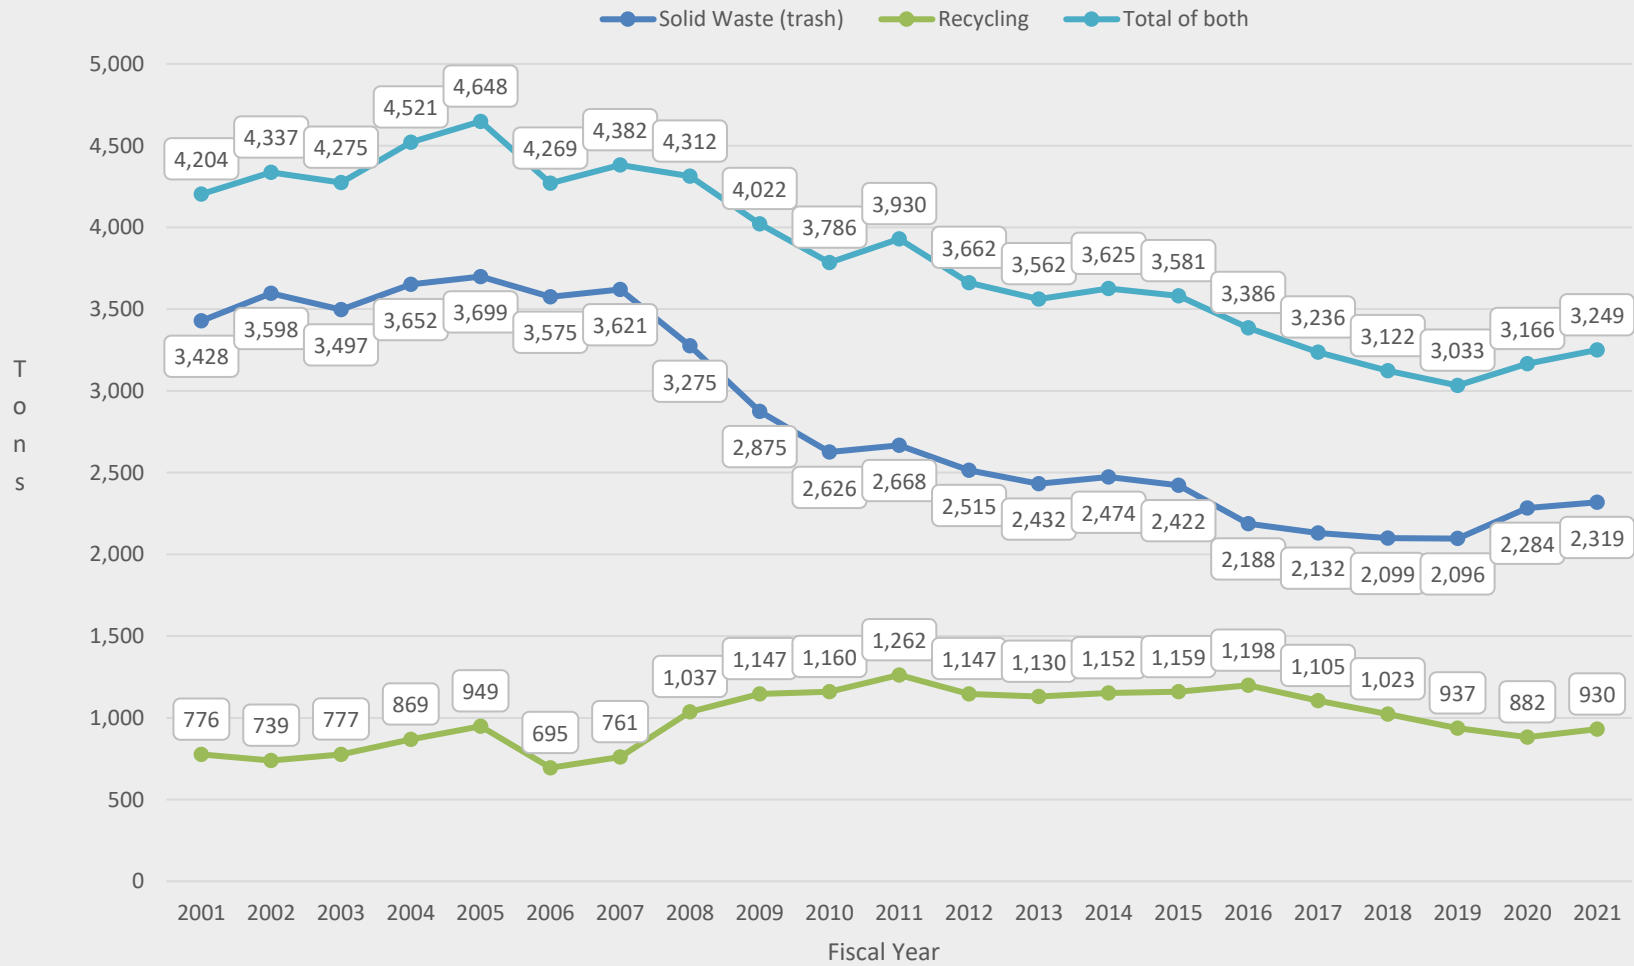

Town of Cape Elizabeth Solid Waste and Recycling Totals

Prepared by the Cape Elizabeth Public Works Dept.