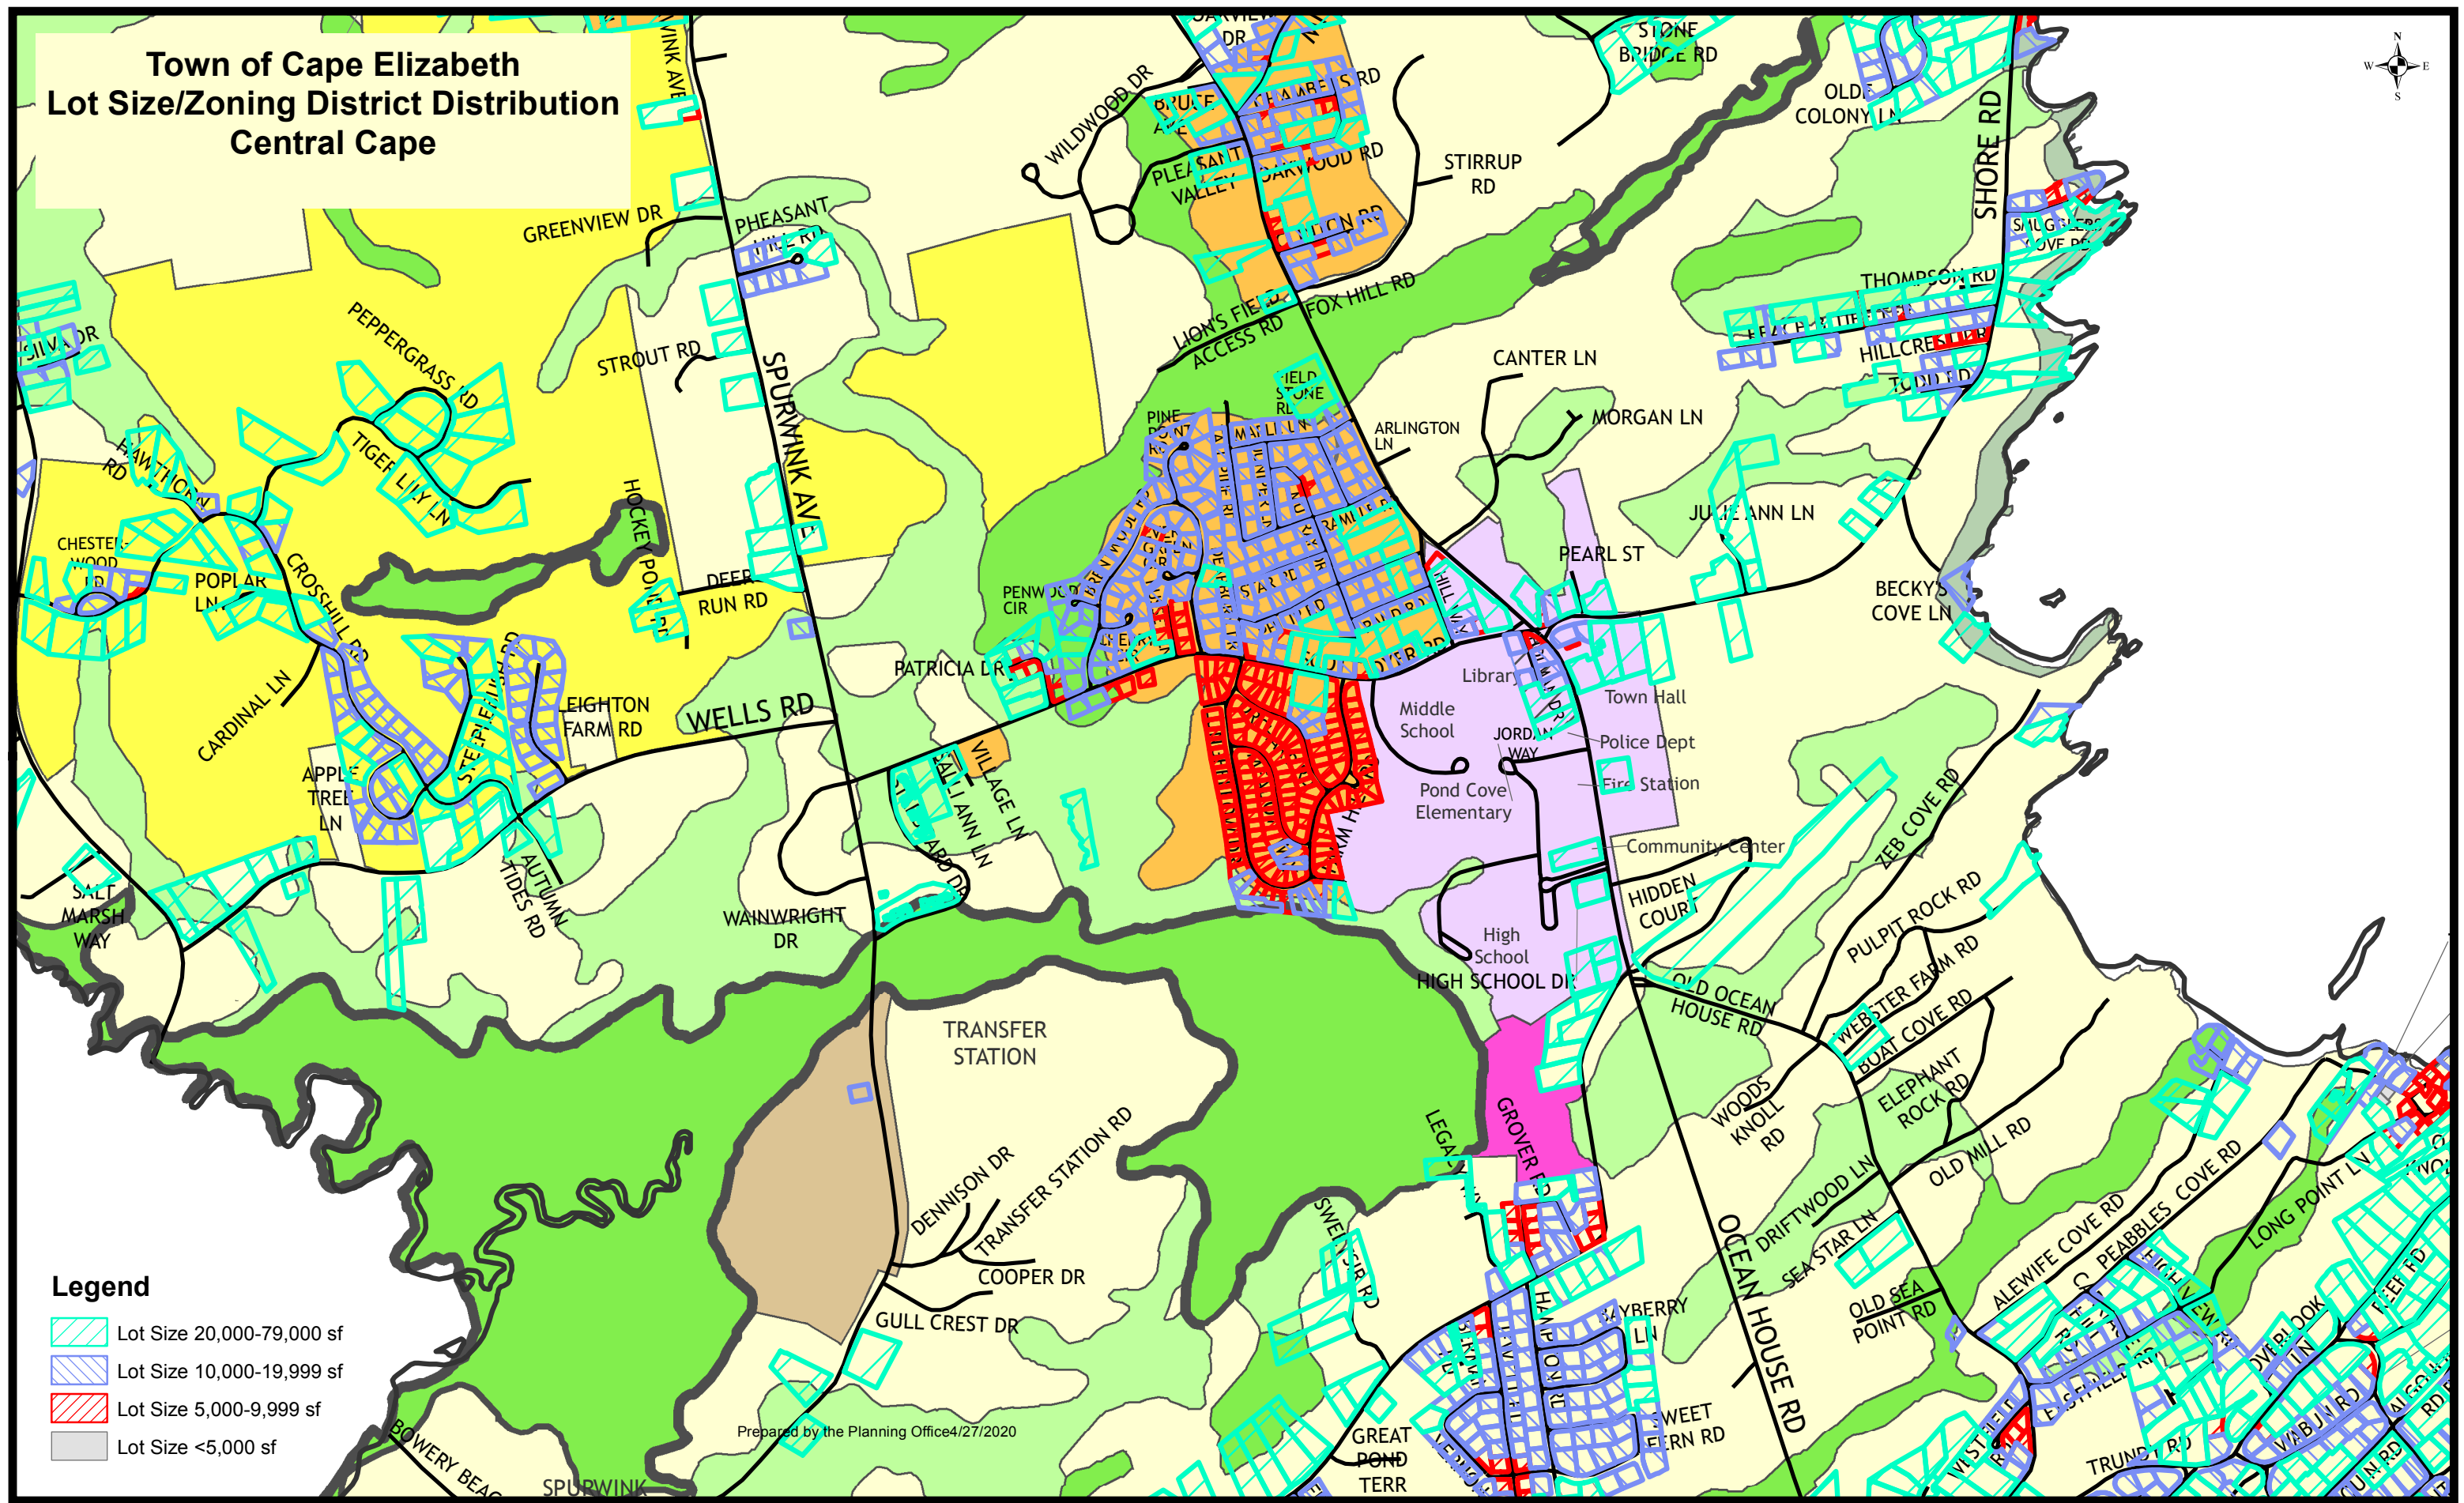

# Town of Cape Elizabeth Lot Size/Zoning District Distribution Central Cape

- Legend**
- Lot Size 20,000-79,000 sf
  - Lot Size 10,000-19,999 sf
  - Lot Size 5,000-9,999 sf
  - Lot Size <5,000 sf

Prepared by the Planning Office 4/27/2020

Prepared by the Planning Office 4-27-2020