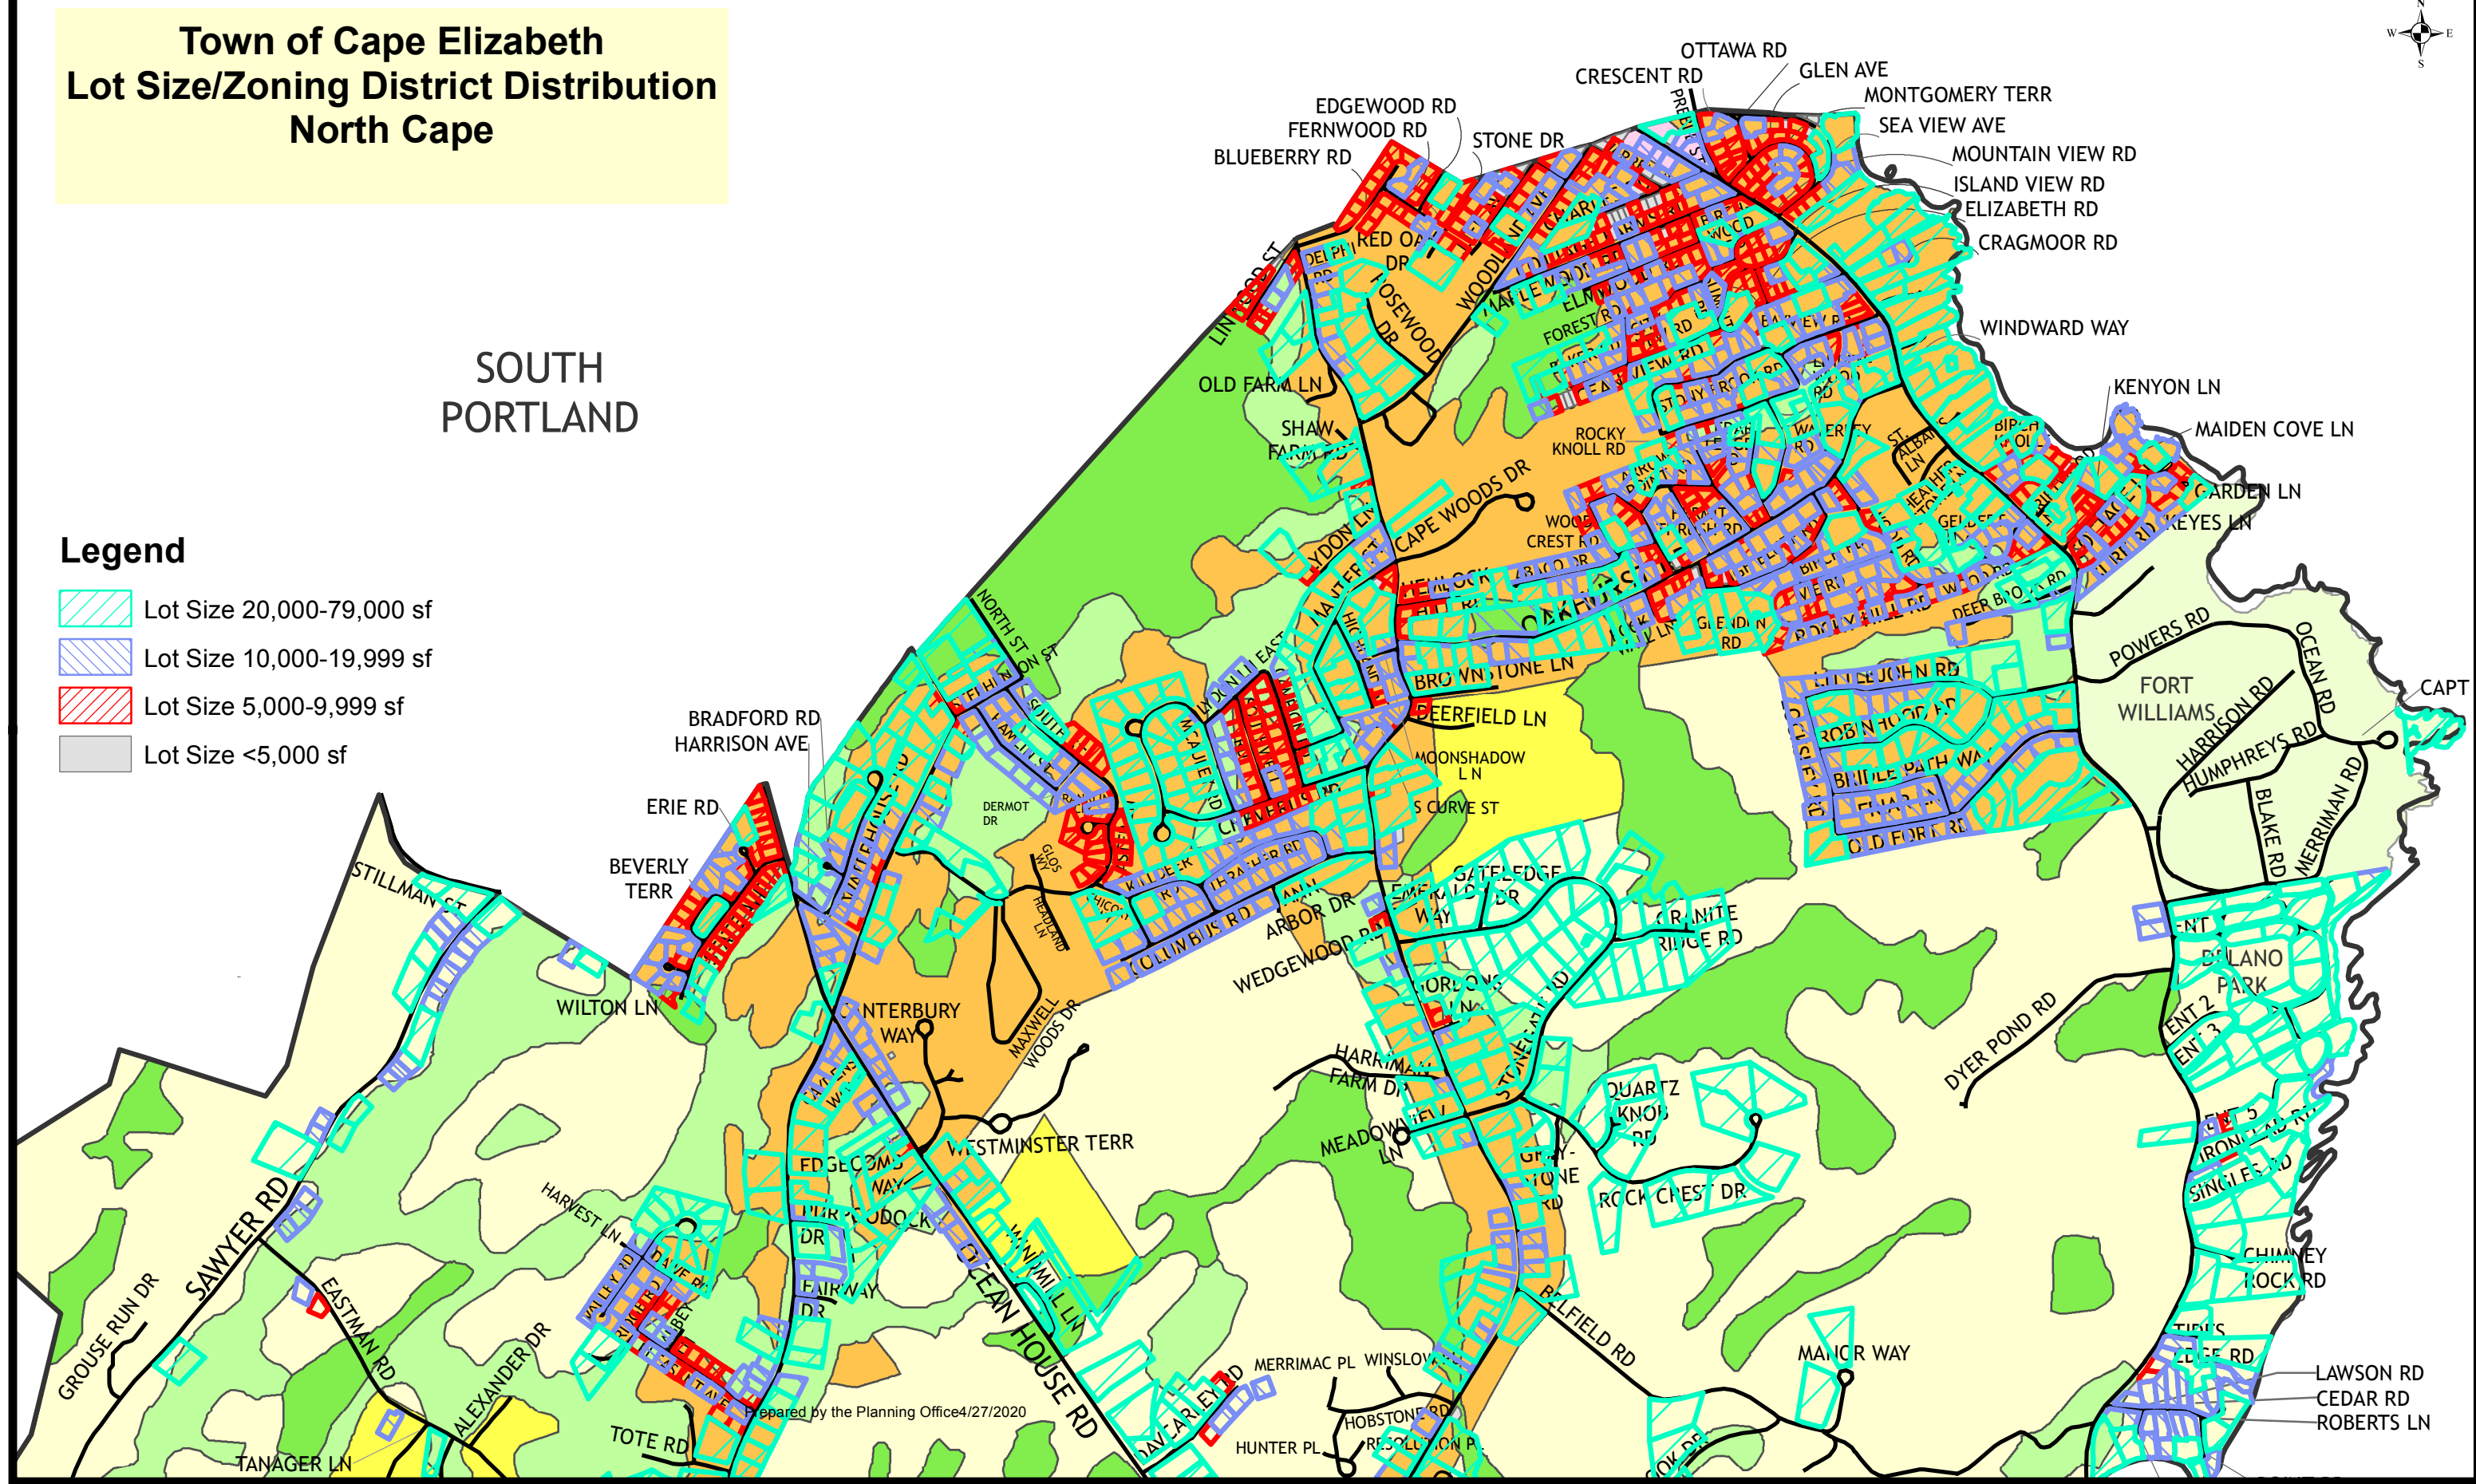

Town of Cape Elizabeth Lot Size/Zoning District Distribution North Cape

SOUTH
PORTLAND

Legend

-  Lot Size 20,000-79,000 sf
-  Lot Size 10,000-19,999 sf
-  Lot Size 5,000-9,999 sf
-  Lot Size <5,000 sf

Prepared by the Planning Office 4/27/2020

Prepared by the Planning Office 4-27-2020