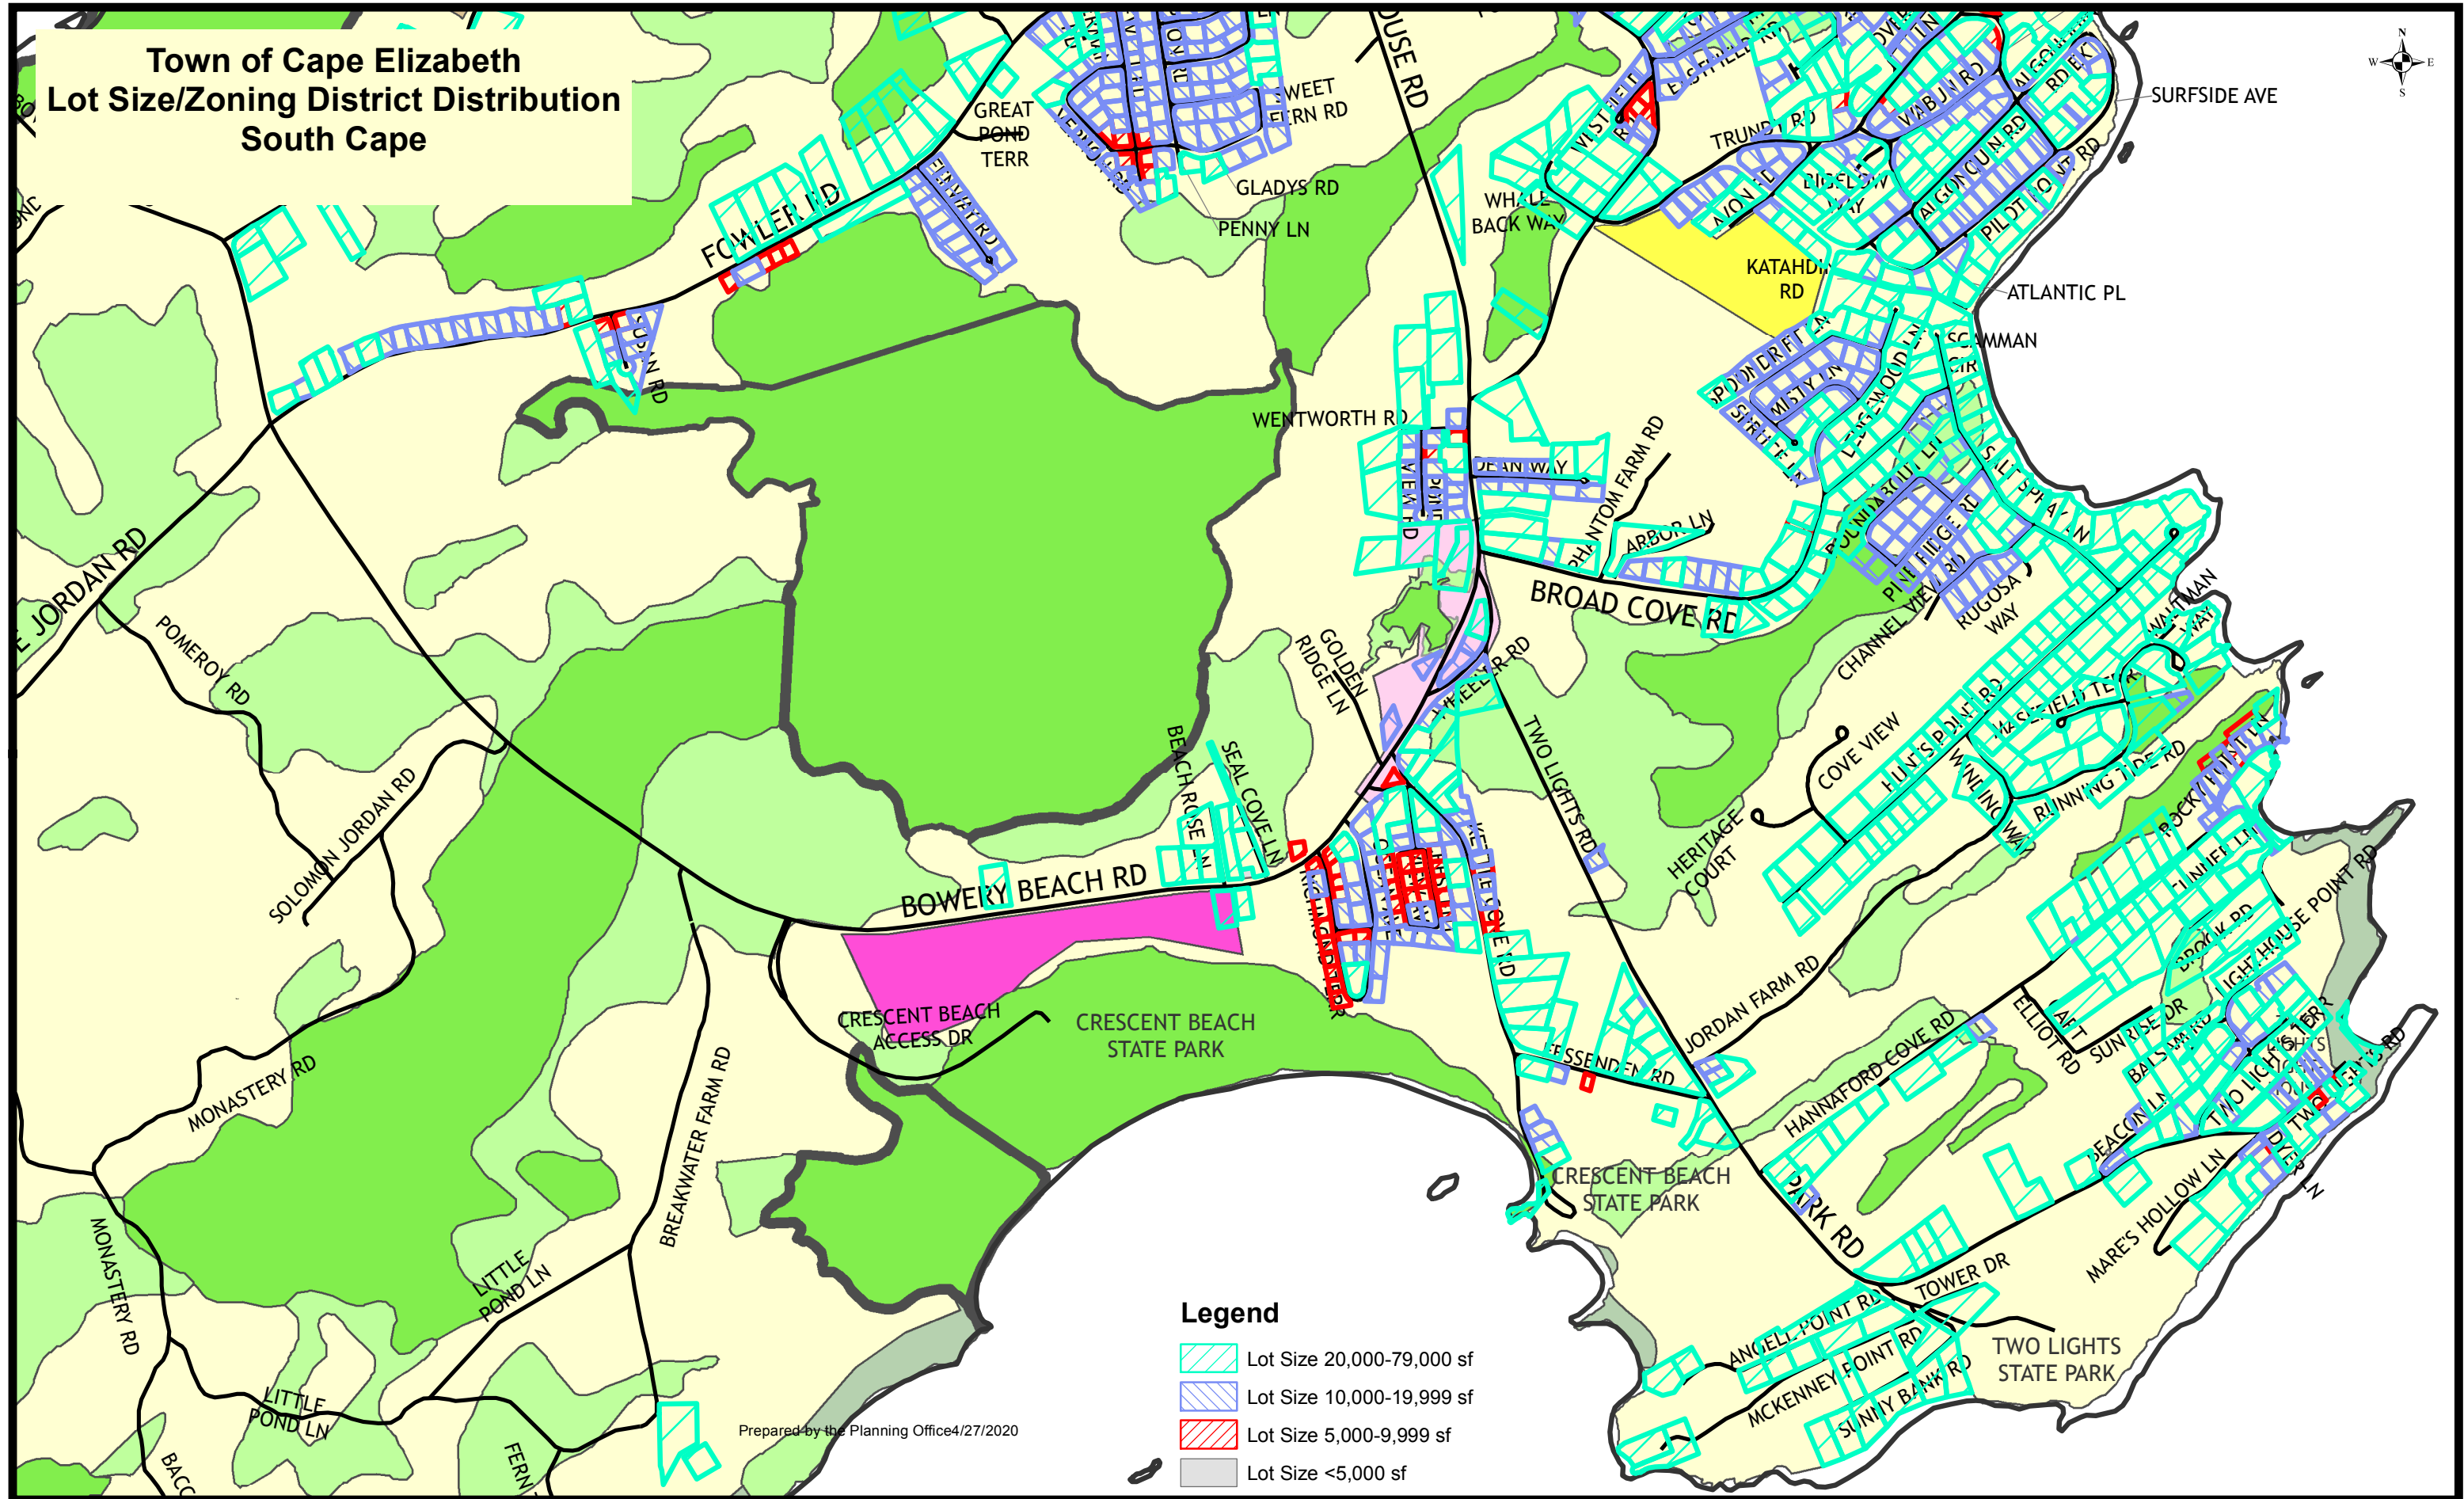

**Town of Cape Elizabeth  
Lot Size/Zoning District Distribution  
South Cape**

**Legend**

- Lot Size 20,000-79,000 sf
- Lot Size 10,000-19,999 sf
- Lot Size 5,000-9,999 sf
- Lot Size <5,000 sf

Prepared by the Planning Office 4/27/2020

Prepared by the Planning Office 4-27-2020