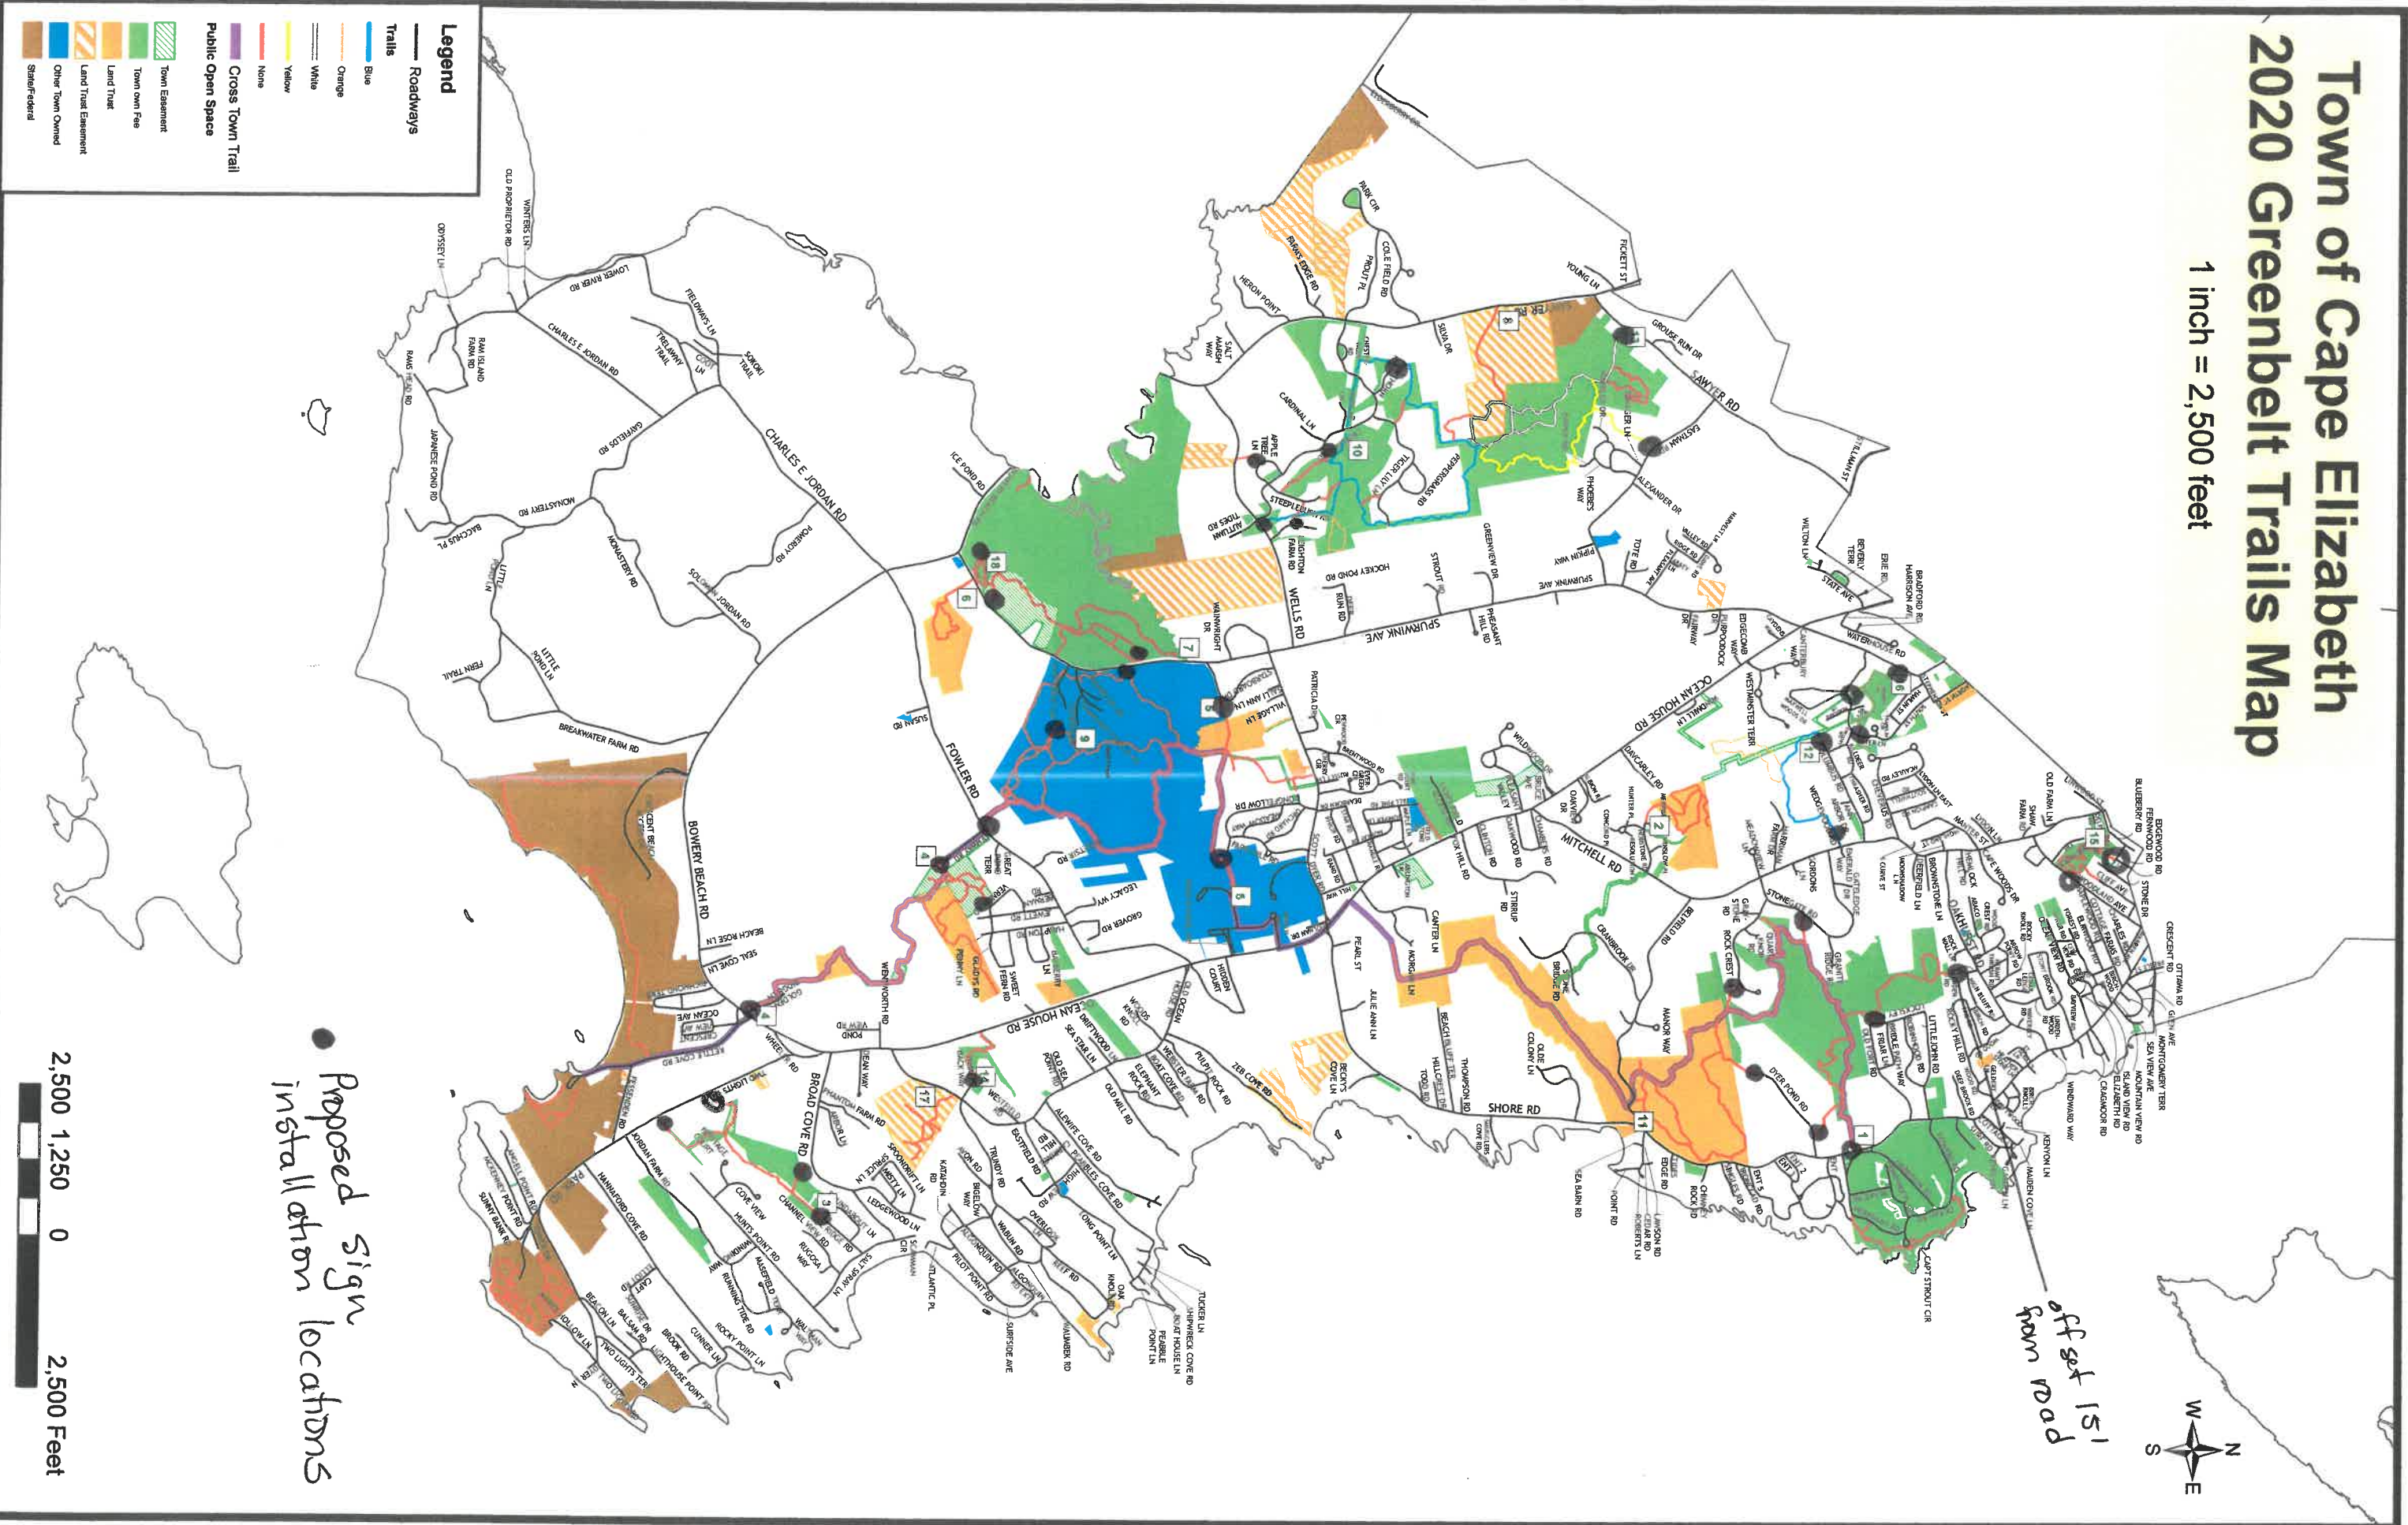

# Town of Cape Elizabeth 2020 Greenbelt Trails Map

1 inch = 2,500 feet

**Legend**

**Roadways**

- Blue: Trails
- Orange: Roadways
- White: Other Roads
- Yellow: Non-Land
- Purple: Cross Town Trail

**Public Open Spaces**

- Light Green: Town Easement
- Medium Green: Town Own Fee
- Dark Green: Land Trust
- Orange/Green: Land Trust Easement
- Light Brown: Other Town Owned
- Dark Brown: State/Federal

2,500 1,250 0 2,500 Feet

Proposed sign installation locations

offset 151' from road