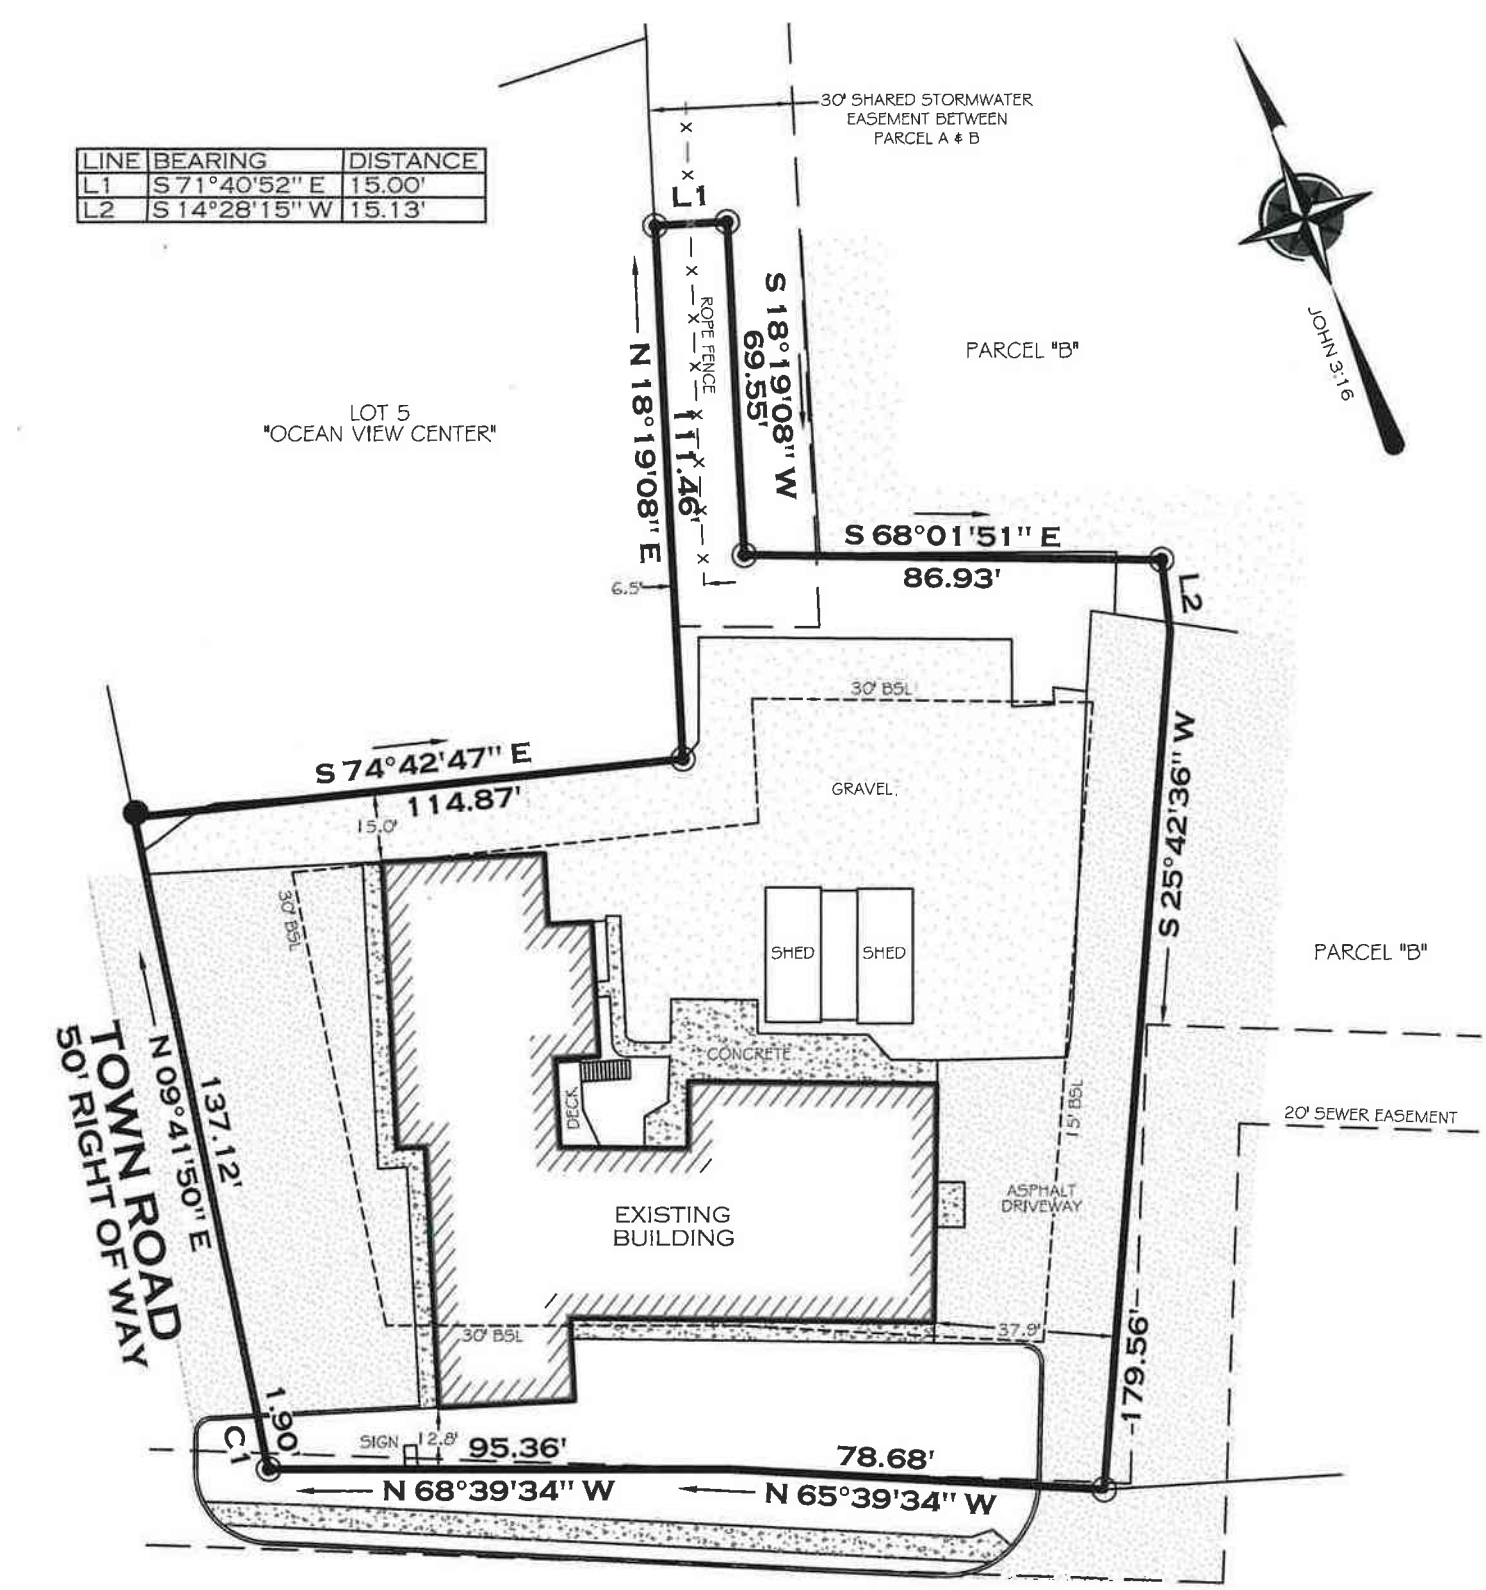

FEMA Flood Map Service Center:

Enter an address, place, or coordinates: [?](#)

5 Atlantic Avenue, Ocean View, DE 19970

ATLANTIC AVENUE
RIGHT OF WAY VARIES

BOUNDARY SURVEY SHOWN ABOVE PREPARED BY OTHERS DATED SEPTEMBER 15, 2022 NOT TO SCALE

TOTAL AREA: 33,733 +/- SQ. FT.
ZONE: GB-1
FLOOD ZONE: ZONE AE 6' & 7'
EX. LOT AREA COVERAGE: 27,381.52 +/- SQ. FT. (81%)

OCTOBER 8 2025